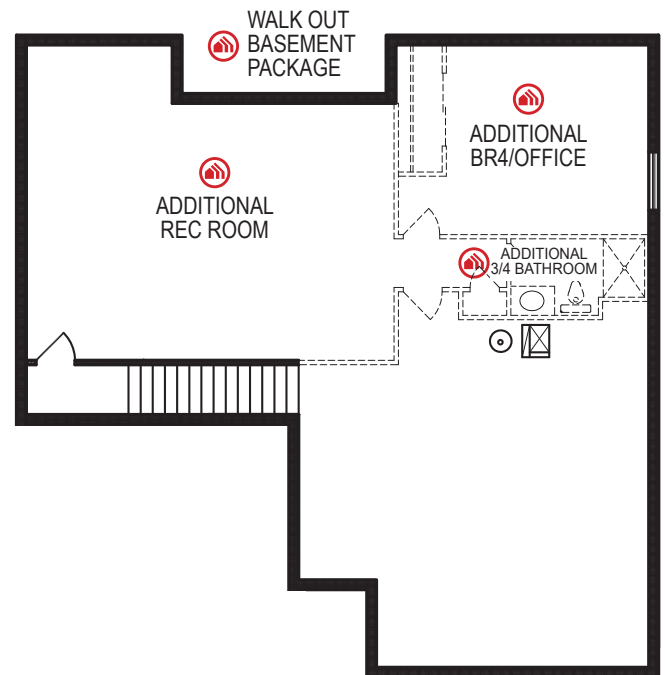

CelebrityHomesOmaha.com

CELEBRITY
HOMES
Homes • Villas

*Celebrity Homes Inc., 1997-present. Celebrity Homes reserves the right to make any changes to floor plan, price, specification or material changes for product improvement.