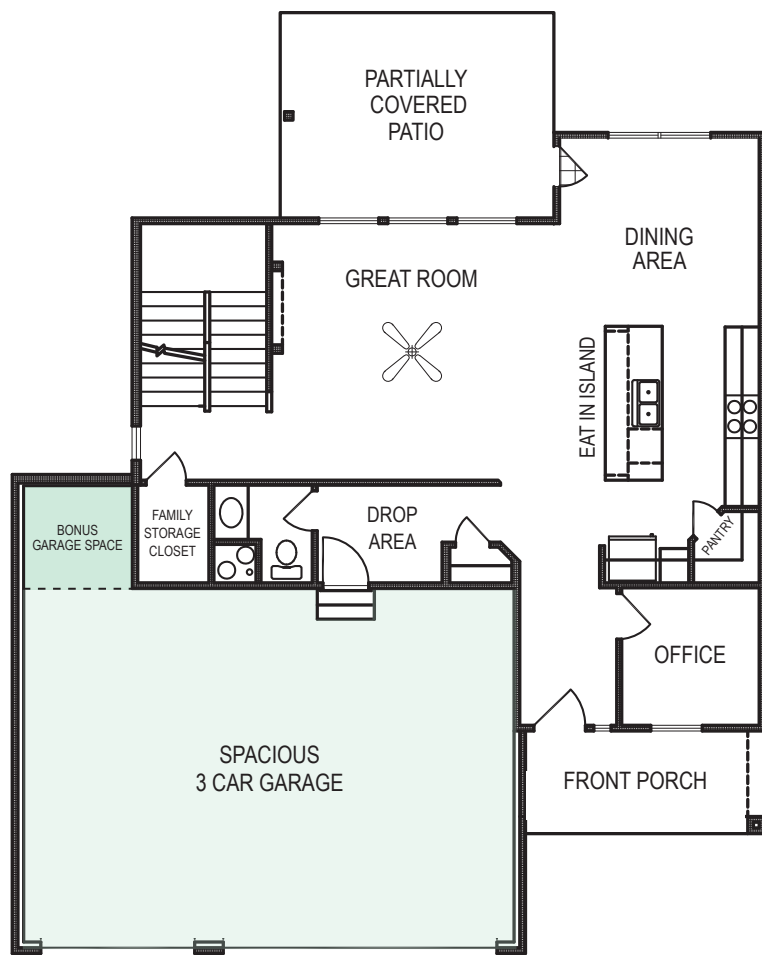

Grayson EXP

2 Story • 2153 sf

advantage™
YOUR NEXT MOVE

Yes! It's All Included!

- Homesite
- Linear Fireplace
- Open Kitchen with Eat In Island
- Designer Lighting Package
- Front Covered Porch
- Office
- Spacious Laundry Room
- Family Storage Closet
- Spacious 3-Car Garage
- Bonus Garage Space

Additional Features:

- 🏠 Walk Out Basement Package
- 🏠 Finished Basement
 - Rec Room
 - BR 5/Office
 - Finished Bathroom

CelebrityHomesOmaha.com

CELEBRITY
HOMES
Homes • Villas