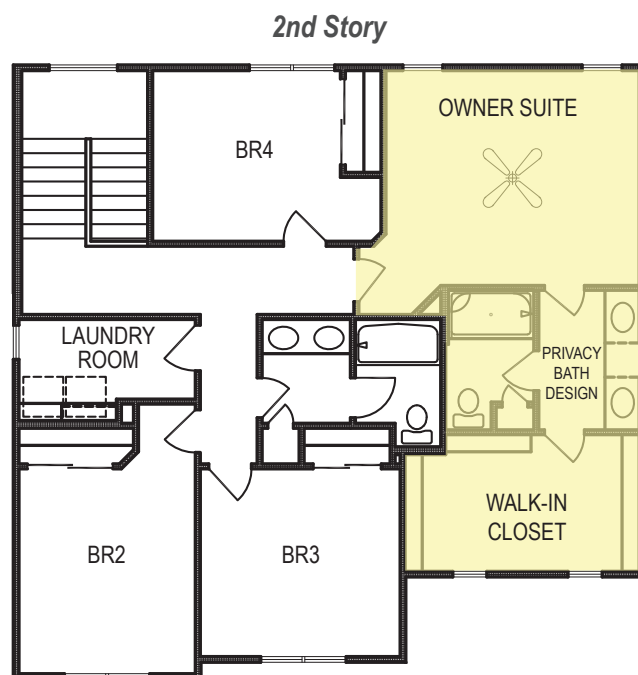

Grayson EXP

2 Story • 2153 sf

advantage™
YOUR NEXT MOVE

Yes! It's All Included!

- Homesite
- Linear Fireplace
- Open Kitchen with Eat In Island
- Designer Lighting Package
- Front Covered Porch
- Office
- Spacious Laundry Room
- Family Storage Closet
- Spacious 3-Car Garage
- Bonus Garage Space

Additional Features:

- 🏠 Walk Out Basement Package
- 🏠 Finished Basement
 - Rec Room
 - BR 5/Office
 - Finished Bathroom

CelebrityHomesOmaha.com

CELEBRITY
HOMES
Homes • Villas