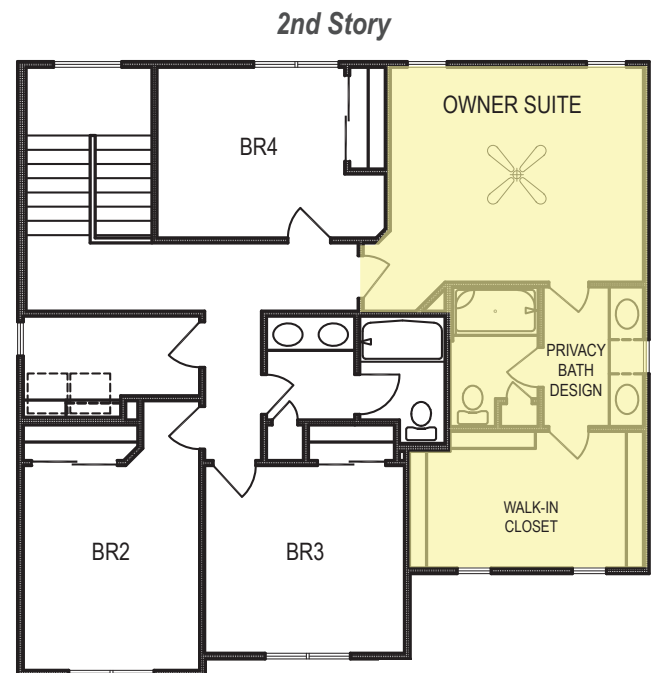

Grayson EXP

2 Story • 2129 sf

advantage™
YOUR NEXT MOVE

Yes! It's All Included!

- Homesite
- Linear Fireplace
- Open Kitchen with Eat In Island
- Designer Lighting Package
- Front Covered Porch
- Office
- Spacious 3-Car Garage with Bonus Garage Space

Additional Features:

- Walk Out Basement Package
- Finished Basement
 - Rec Room
 - BR 5/Office
 - Finished Bathroom

CelebrityHomesOmaha.com

CELEBRITY
HOMES
Homes • Villas

*Celebrity Homes Inc., 1997-present. Celebrity Homes reserves the right to make any changes to floor plan, price, specification or material changes for product improvement.