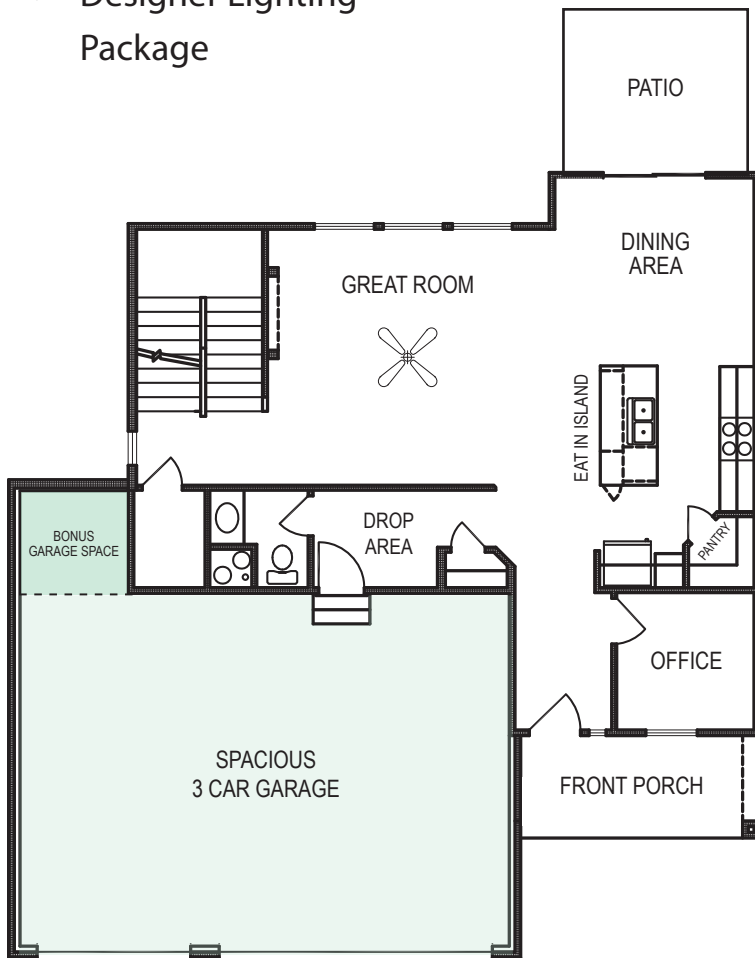

Grayson EXP

2 Story • 2129 sf

advantage™
YOUR NEXT MOVE

Yes! It's All Included!

- Homesite
- Linear Fireplace
- Open Kitchen with Eat In Island
- Designer Lighting Package
- Front Covered Porch
- Office
- Spacious 3-Car Garage with Bonus Garage Space

Additional Features:

- Walk Out Basement Package
- Finished Basement
 - Rec Room
 - BR 5/Office
 - Finished Bathroom

CelebrityHomesOmaha.com

CELEBRITY
HOMES
Homes • Villas

*Celebrity Homes Inc., 1997-present. Celebrity Homes reserves the right to make any changes to floor plan, price, specification or material changes for product improvement.