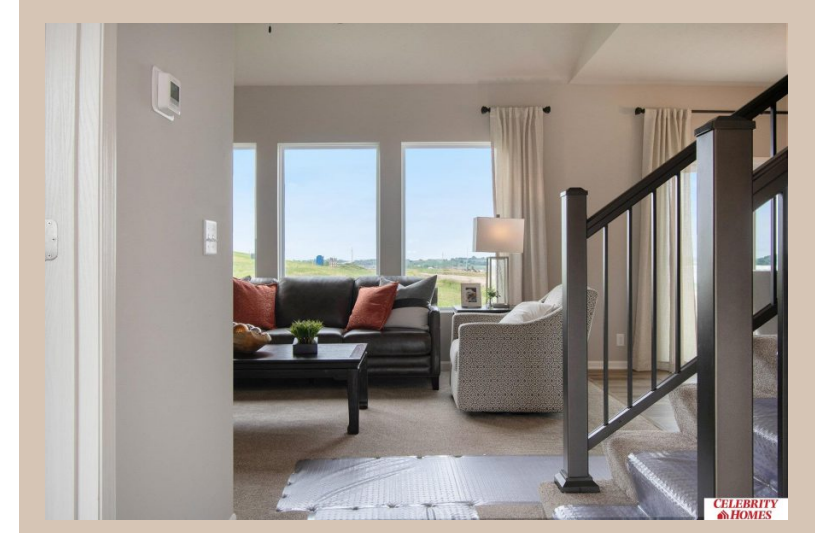

5214 Helwig Avenue, Papillion, Ne 68133

Scan the code above with your mobile device or click it to go directly to the Celebrity Homes & Townhomes website for 5214 Helwig Avenue, Papillion, Ne 68133

Details

Price : 362992

Style : 2 Story

Floorplan : Rocklin

Communities : Lions Gate

Bedrooms : 3

Baths : 3

Sq Footage : 1588

Included : Welcome to The Rocklin by Celebrity Homes. This New Home is designed to surprise! Raised ceilings on the main floor offer a spacious feel to an already smartly designed home which includes a Home Study, an Eat In Kitchen which opens to a Dining Area and Gathering Room. While in the Gathering Room enjoy your Electric Linear Fireplace. The Owner's Suite is appointed with a walk-in closet, ¾ Privacy Bath Design with a Dual Vanity. Features of this 3 Bedroom, 3 Bath Home Include: 2 Car Garage with a Garage Door Opener, Refrigerator, Washer/Dryer Package, Quartz Countertops, Luxury Vinyl Panel Flooring (LVP) Package, Sprinkler System, Extended 2-10 Warranty Program, ¾ Bath Rough-In, Professionally Installed Blinds, and that's just the start! (Pictures of Model Home) Price may reflect promotional discounts, if applicable

Estimate Completion : 30 Days

School District : Bellevue

Directions : From Capehart Rd & South 48th Street, head south on South 48th Street. Travel to Helwig Ave. Head west into Lions Gate. Visit model homes at Schram 108 (108th & Schram Rd) for access to homes and Community Map

Location