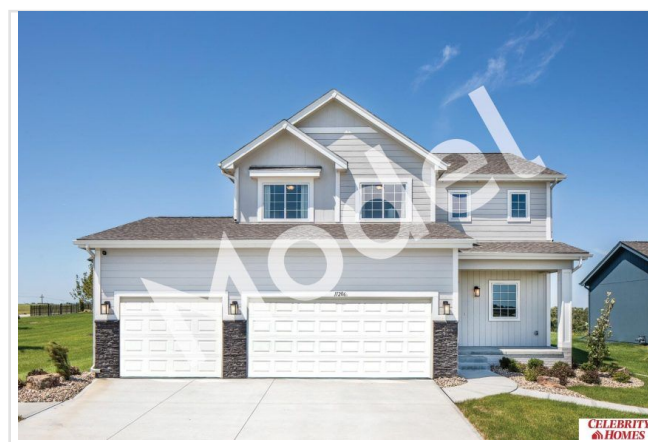

New Home Design Report

Grayson

6109 S 212 Street,
 Elkhorn, Ne 68022

1906 sq. ft.

Subdivision: Harrison 210
 Floorplan: Grayson
 Bedrooms: 4
 Baths: 3
 Price: \$390,900

1906 Hummingbird Drive,
 Bellevue, Ne 68123

1906 sq. ft.

Subdivision: Hyda Hills II
 Floorplan: Grayson
 Bedrooms: 4
 Baths: 3
 Price: \$369,900

11206 Reynolds Street,
 Omaha, Ne 68142

2280 sq. ft.

Subdivision: Deer Crest
 Floorplan: Grayson
 Bedrooms: 4
 Baths: 3
 Price: \$374,900