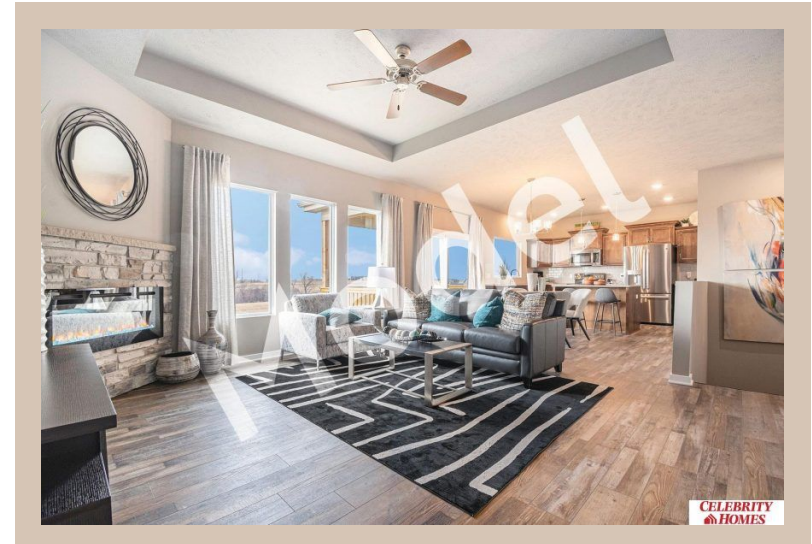

5518 N 180 Avenue, Elkhorn, Ne 68022

Details

Price : 403900

Style : 1.0 Story/Ranch

Floorplan : Cambridge

Communities : Woodbrook

Bedrooms : 4

Baths : 3

Sq Footage : 2556

Included : MODEL HOME - NOT FOR SALE The "Cambridge" by Celebrity Homes. Open Design offers an oversized Island Kitchen, Gathering Room, Owner's Suite includes spacious Bath w/ Deluxe Shower & Dual Vanity, Large Deck, & that's just the start! Quality GE Appliances (Refrigerator, Washer & Dryer), Designer Light Pkgs, GDO, Window Blinds & Extended 2-10 Warranty Program. (Pictures of Model Home) Final price may vary due to additional features added at time of contract
School District : Elkhorn
Directions : From 180th & Fort, drive North to Hartman Ave. Visit Model Homes for access to homes and Community Map.