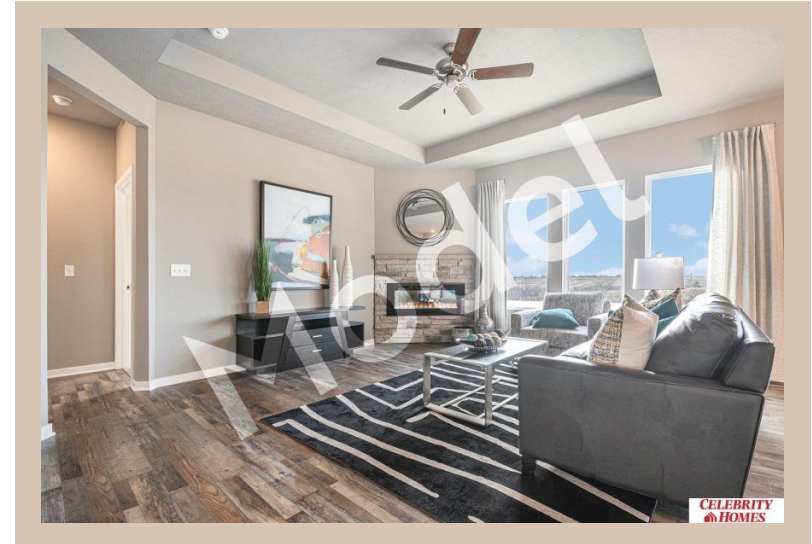

5518 N 180 Avenue, Elkhorn, Ne 68022

Details

Price : 403900

Style : 1.0 Story/Ranch

Floorplan : Cambridge

Communities : Woodbrook

Bedrooms : 4

Baths : 3

Sq Footage : 2556

Included : MODEL HOME - NOT FOR SALE The "Cambridge" by Celebrity Homes. Open Design offers an oversized Island Kitchen, Gathering Room, Owner's Suite includes spacious Bath w/ Deluxe Shower & Dual Vanity, Large Deck, & that's just the start! Quality GE Appliances (Refrigerator, Washer & Dryer), Designer Light Pkgs, GDO, Window Blinds & Extended 2-10 Warranty Program. (Pictures of Model Home) Final price may vary due to additional features added at time of contract
School District : Elkhorn
Directions : From 180th & Fort, drive North to Hartman Ave. Visit Model Homes for access to homes and Community Map.