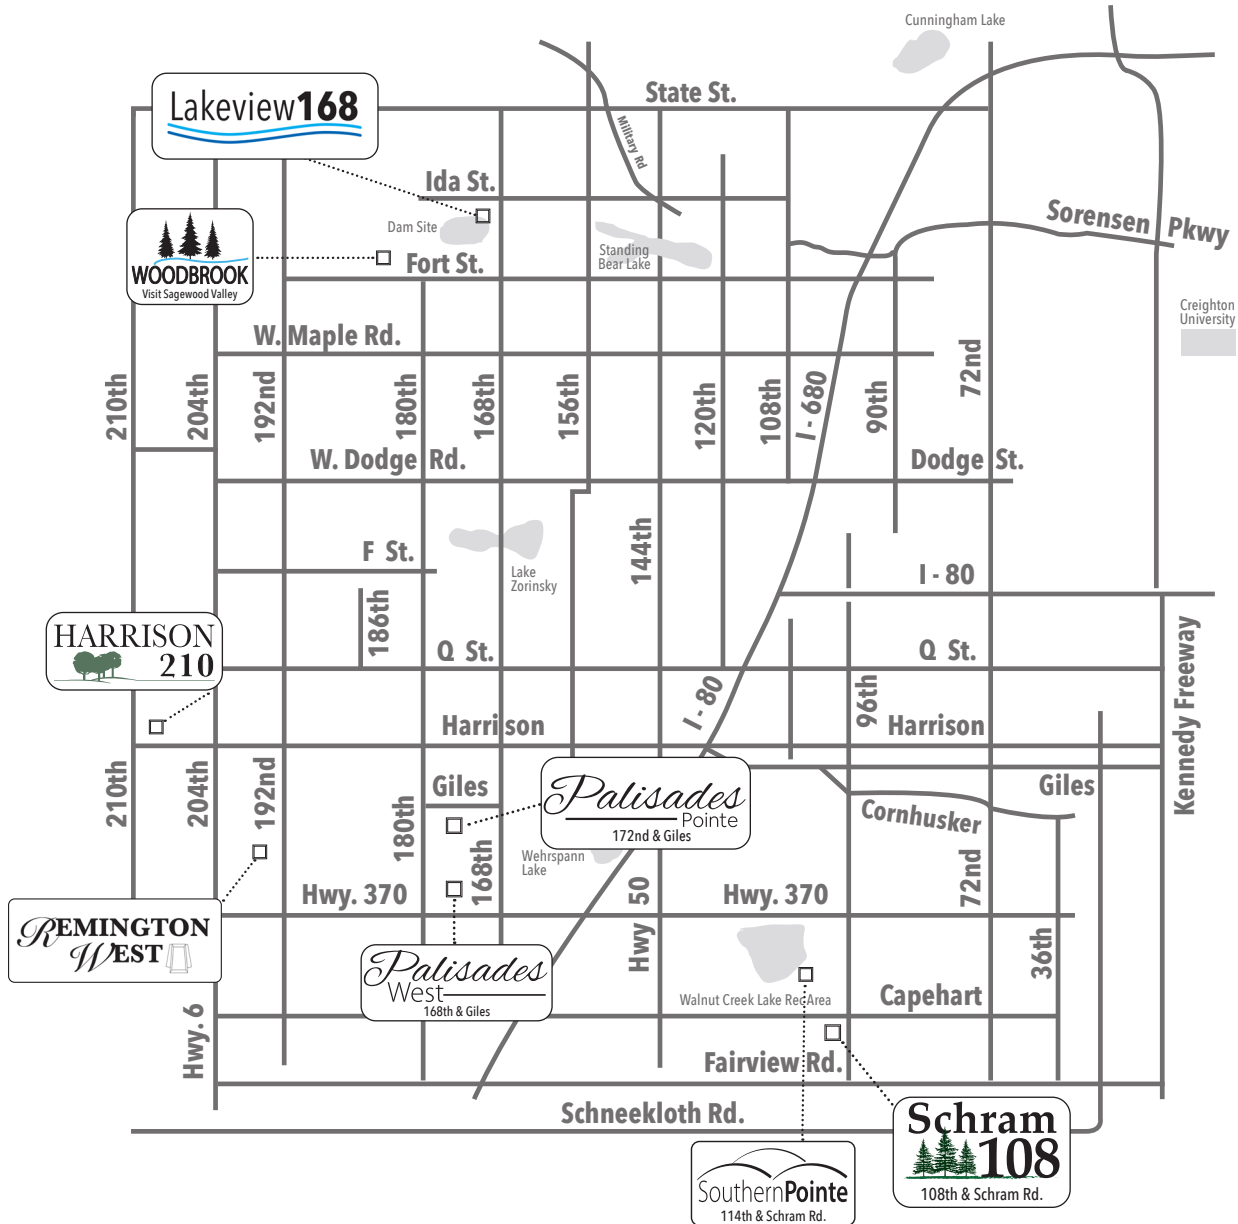

Available in these communities

Sheridan EXP

Ranch • 1616 sq. ft.

advantage 
YOUR NEXT MOVE

 Indicates Model Home Location

Sales Information: 402-505-9000

CelebrityHomesOmaha.com

CELEBRITY HOMES
Homes • Villas • Townhomes