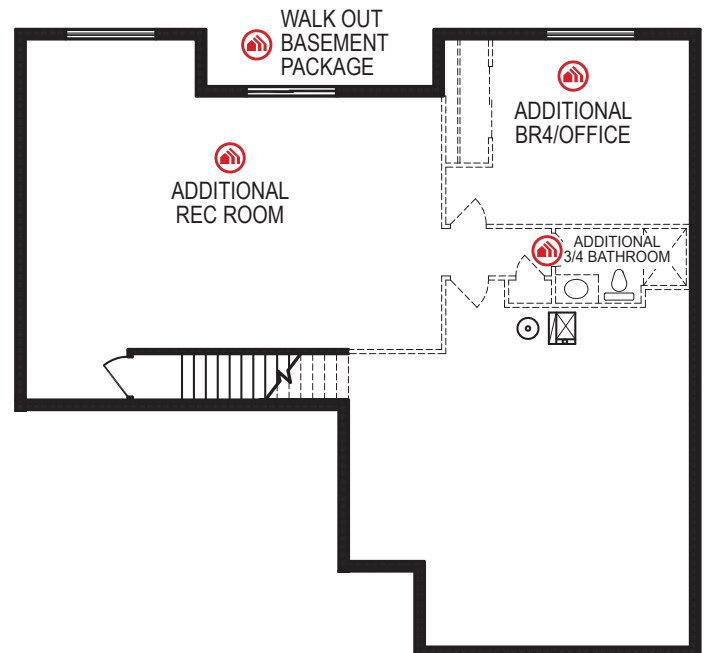

CelebrityHomesOmaha.com

CELEBRITY
HOMES
Homes • Villas