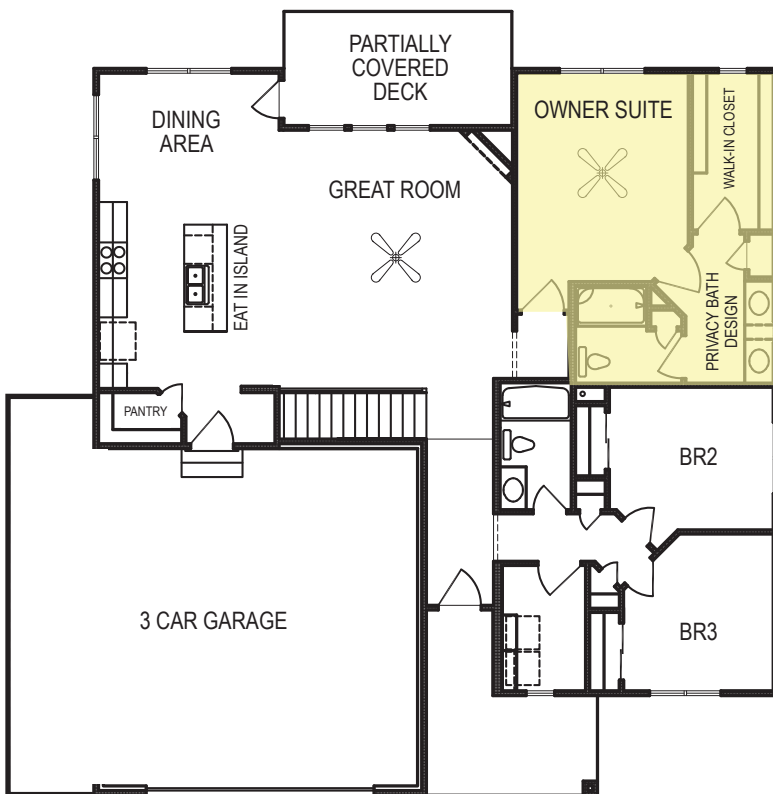

Sheridan EXP

Ranch • 1616 sf

advantageTM
YOUR NEXT MOVE

Yes! It's All Included!

- Homesite
- Linear Fireplace
- Open Kitchen with Eat In Island
- Front Porch
- Partially Covered Deck
- Expanded Door Package
- Designer Lighting Package
- Expanded Living Area
- Expanded Garage
- 3 Car Garage

Additional Features:

- Walk Out Basement Package
- Finished Basement:
 - Rec Room
 - BR 4/Office
 - Finished Bathroom

CelebrityHomesOmaha.com

CELEBRITY
HOMES
Homes • Villas