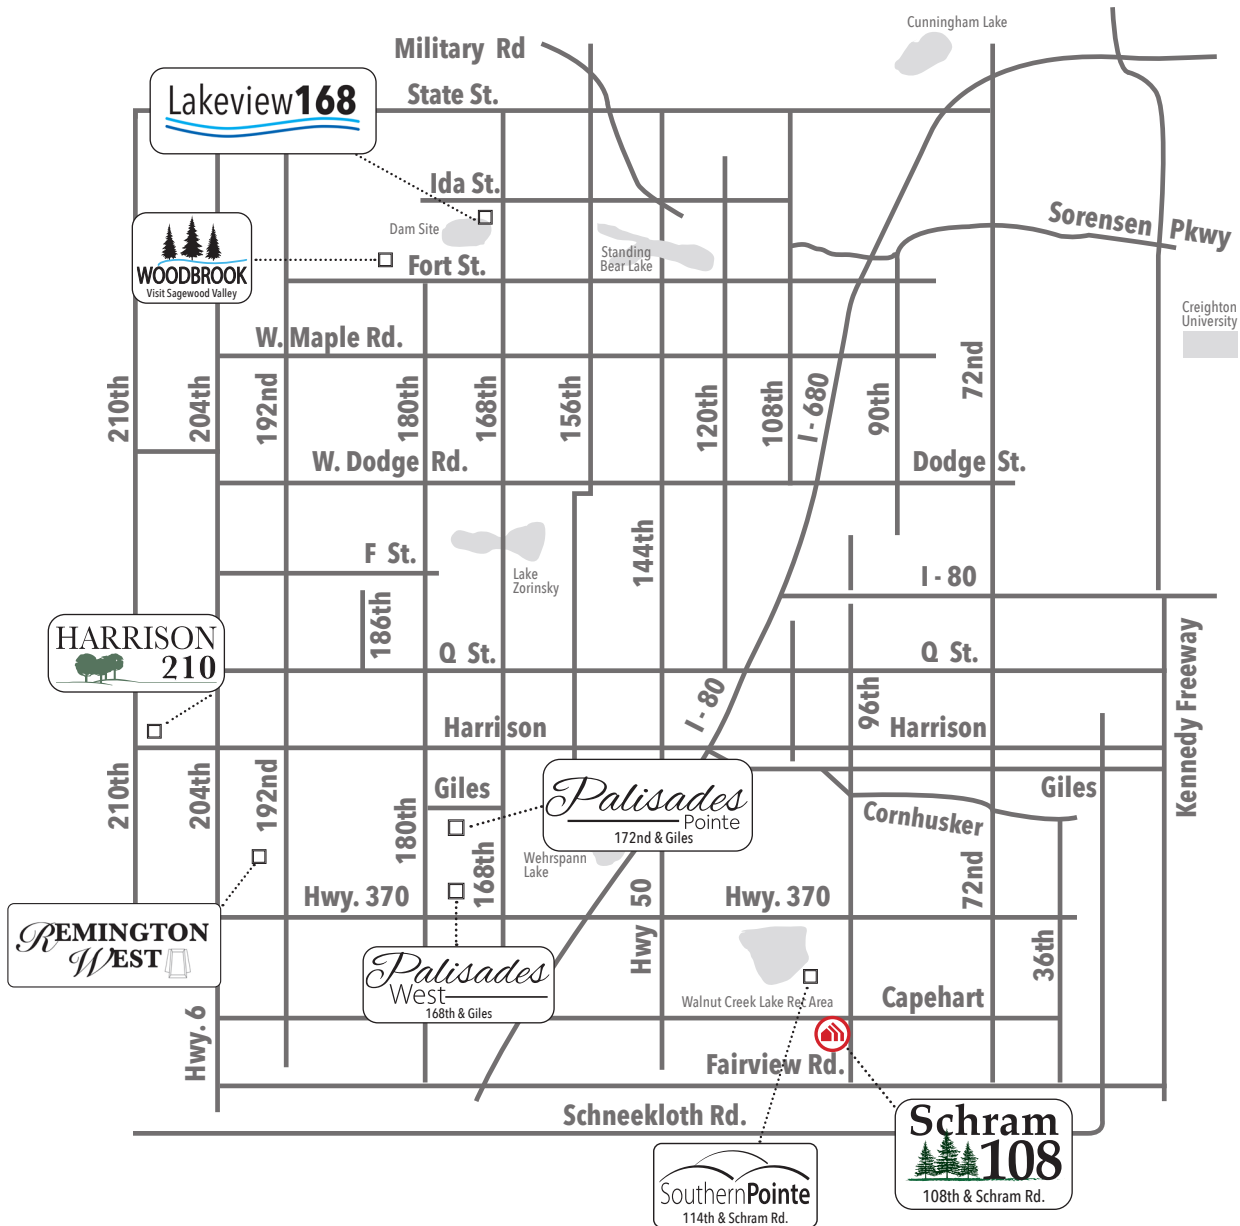

Available in these communities

# Concord EXP

Ranch • 1621 sq. ft.

advantage ™  
YOUR NEXT MOVE

 Indicates Model Home Location

Sales Information: 402-505-9000

CelebrityHomesOmaha.com

**CELEBRITY HOMES**  
Homes • Villas • Townhomes