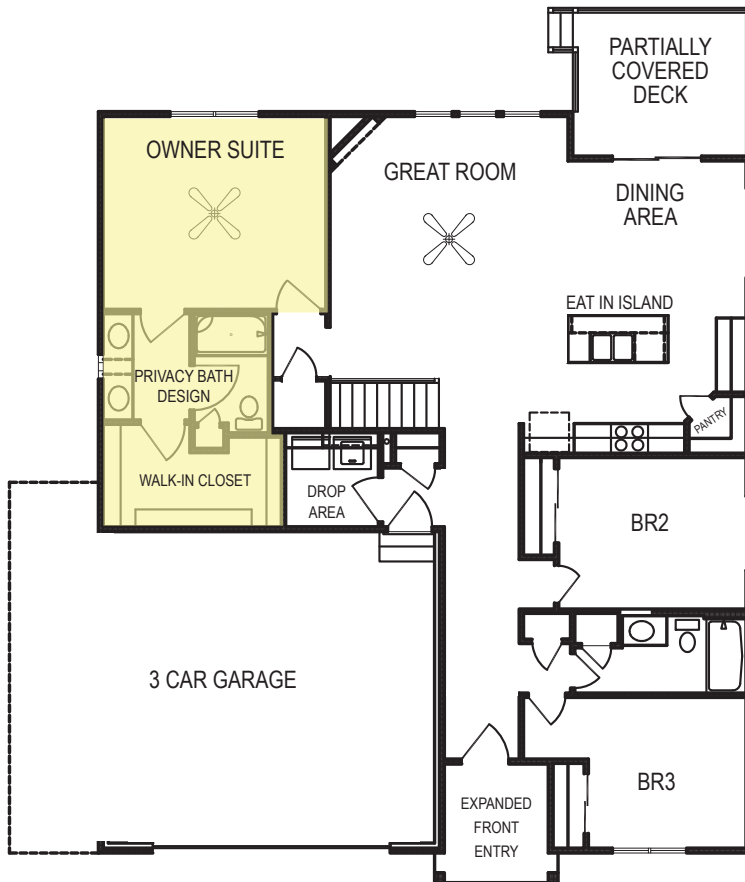

Concord EXP

Ranch • 1621 sf

advantageSM
YOUR NEXT MOVE

Yes! It's All Included!

- Homesite
- Linear Fireplace
- Open Kitchen with Eat In Island
- Partially Covered Deck
- Expanded Door Package
- Designer Lighting Package
- Expanded Living Area
- Expanded Front Entry
- 3 Car Garage

Additional Features:

- 🏠 Walk Out Basement Package
- 🏠 Finished Basement:
 - Rec Room
 - BR 4/Office
 - Finished Bathroom

CelebrityHomesOmaha.com

CELEBRITY
HOMES
Homes • Villas

*Celebrity Homes Inc., 1997-present. Celebrity Homes reserves the right to make any changes to floor plan, price, specification or material changes for product improvement.