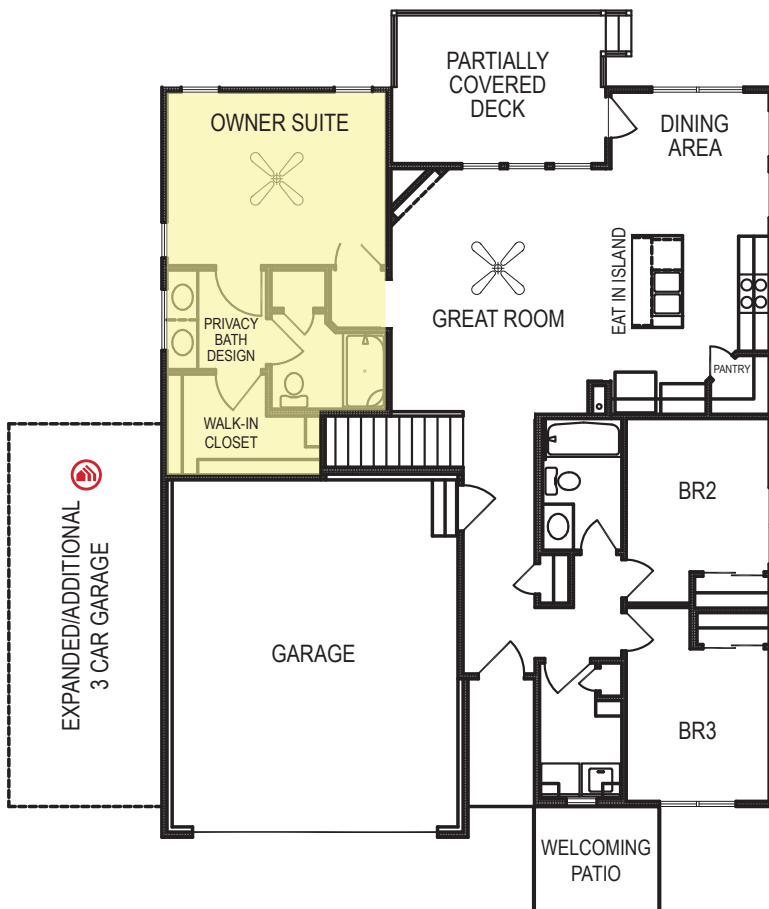

Jordan

Ranch • 1879 sf

new
beginnings™
A GREAT PLACE TO START

Yes! It's All Included!

- Homesite
- Linear Fireplace
- Open Kitchen with Eat In Island
- Partially Covered Deck
- Expanded Door Package
- Designer Lighting Package
- Finished Rec Room
- Welcoming Patio

Additional Features:

- 🔥 Expanded Garage
- 🔥 3-Car Garage
- 🔥 Walk Out Basement Package

CelebrityHomesOmaha.com

**CELEBRITY
HOMES**
Homes • Villas

*Celebrity Homes Inc., 1997-present. Celebrity Homes reserves the right to make any changes to floor plan, price, specification or material changes for product improvement.