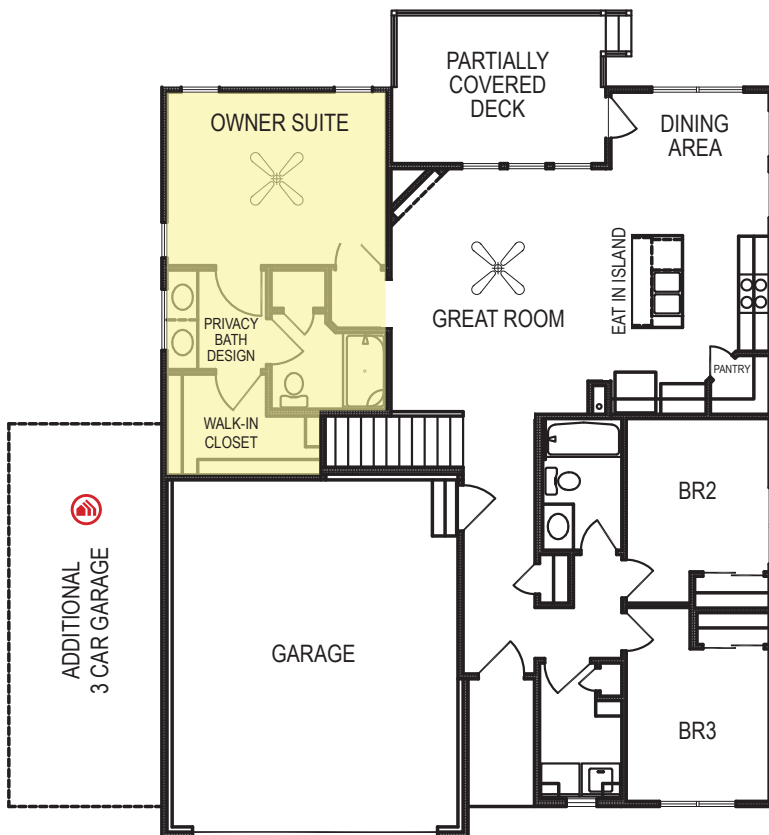

Jordan

Ranch • 1879 sf

new
beginnings™
A GREAT PLACE TO START

Yes! It's All Included!

- Homesite
- Linear Fireplace
- Open Kitchen with Eat In Island
- Partially Covered Deck
- Expanded Door Package
- Designer Lighting Package
- Finished Rec Room

Additional Features:

- 🏠 3-Car Garage
- 🏠 Walk Out Basement Package

CelebrityHomesOmaha.com

**CELEBRITY
HOMES**
Homes • Villas

*Celebrity Homes Inc., 1997-present. Celebrity Homes reserves the right to make any changes to floor plan, price, specification or material changes for product improvement.