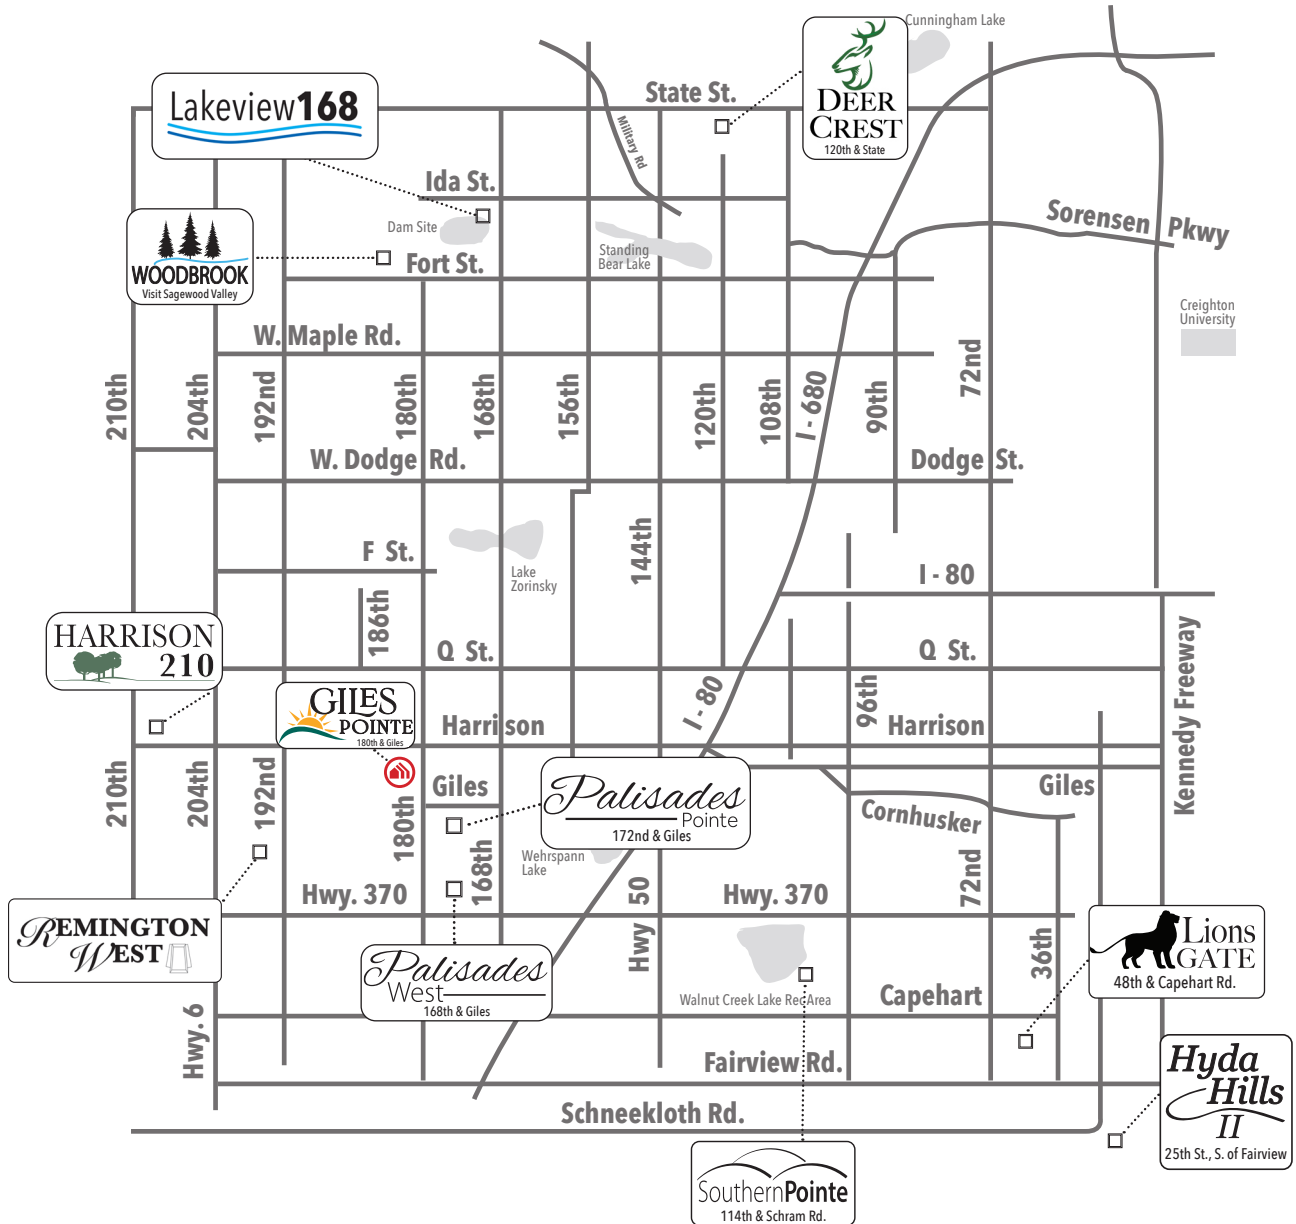

Available in these communities

# Jordan

Ranch • 1351 sq. ft.

new  
beginnings™  
A GREAT PLACE TO START

 Indicates Model Home Location

Sales Information: 402-505-9000

CelebrityHomesOmaha.com

**CELEBRITY  
HOMES**  
Homes • Villas • Townhomes