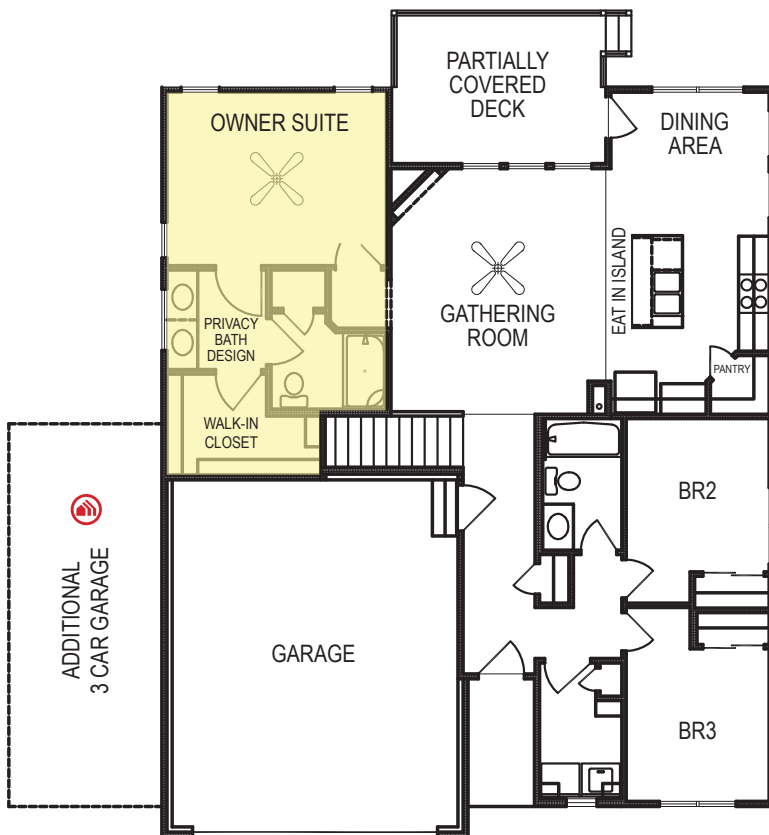

Jordan

Ranch • 1879 sf

new
beginnings™
A GREAT PLACE TO START

Yes! It's All Included!

- Homesite
- Linear Fireplace
- Open Kitchen with Eat In Island
- Partially Covered Deck
- Expanded Door Package
- Designer Lighting Package
- Finished Rec Room

Additional Features:

- 🏠 3-Car Garage
- 🏠 Walk Out Basement Package

CelebrityHomesOmaha.com

**CELEBRITY
HOMES**
Homes • Villas

*Celebrity Homes Inc., 1997-present. Celebrity Homes reserves the right to make any changes to floor plan, price, specification or material changes for product improvement.