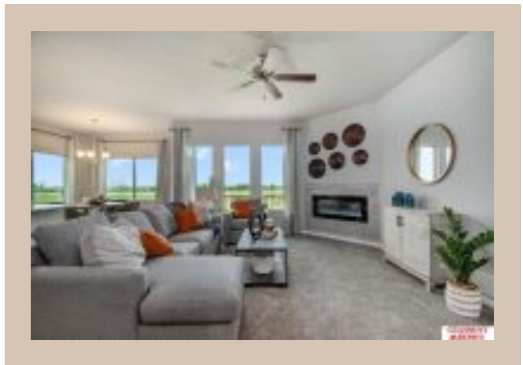

7922 N 86 Avenue, Omaha, Ne 68122

Details

Price : 319900

Style : 1.0 Story/Ranch

Floorplan : Sheridan

Communities : Somerset 2

Bedrooms : 3

Baths : 2

Sq Footage : 1507

Included : The "Sheridan" by Celebrity Homes. Open Design offers an oversized Island Kitchen, Gathering Room, Owner's Suite includes spacious Bath w/ Deluxe Shower & Dual Vanity, Large Deck, & that's just the start! Quality GE Appliances (Refrigerator, Washer & Dryer), Designer Light Pkgs, GDO, Window Blinds & Extended 2-10 Warranty Program. (Pictures of Model Home) Price may reflect promotional discounts, if applicable

Estimate Completion : 200 Days

School District : Omaha

Directions : From Sorensen Pkwy & Wenninghoff Rd head North on Wenninghoff Rd. Travel past park to Craig Street, using the round-about take a left on Craig Street. Visit Model Home on corner for access to home and Community Map

Scan the code above with your mobile device or click it to go directly to the Celebrity Homes website for 7922 N 86 Avenue, Omaha, Ne 68122