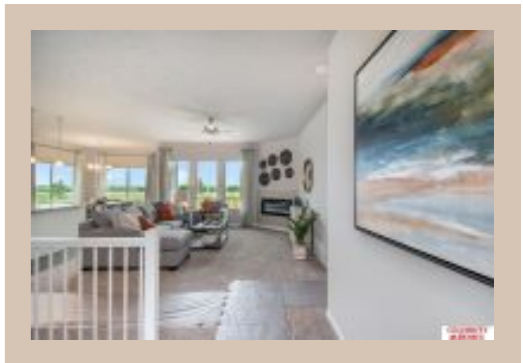

7922 N 86 Avenue, Omaha, Ne 68122

Details

Price : 319900

Style : 1.0 Story/Ranch

Floorplan : Sheridan

Communities : Somerset 2

Bedrooms : 3

Baths : 2

Sq Footage : 1507

Included : The "Sheridan" by Celebrity Homes. Open Design offers an oversized Island Kitchen, Gathering Room, Owner's Suite includes spacious Bath w/ Deluxe Shower & Dual Vanity, Large Deck, & that's just the start! Quality GE Appliances (Refrigerator, Washer & Dryer), Designer Light Pkgs, GDO, Window Blinds & Extended 2-10 Warranty Program. (Pictures of Model Home) Price may reflect promotional discounts, if applicable

Estimate Completion : 200 Days

School District : Omaha

Directions : From Sorensen Pkwy & Wenninghoff Rd head North on Wenninghoff Rd. Travel past park to Craig Street, using the round-about take a left on Craig Street. Visit Model Home on corner for access to home and Community Map

Scan the code above with your mobile device or click it to go directly to the Celebrity Homes website for 7922 N 86 Avenue, Omaha, Ne 68122