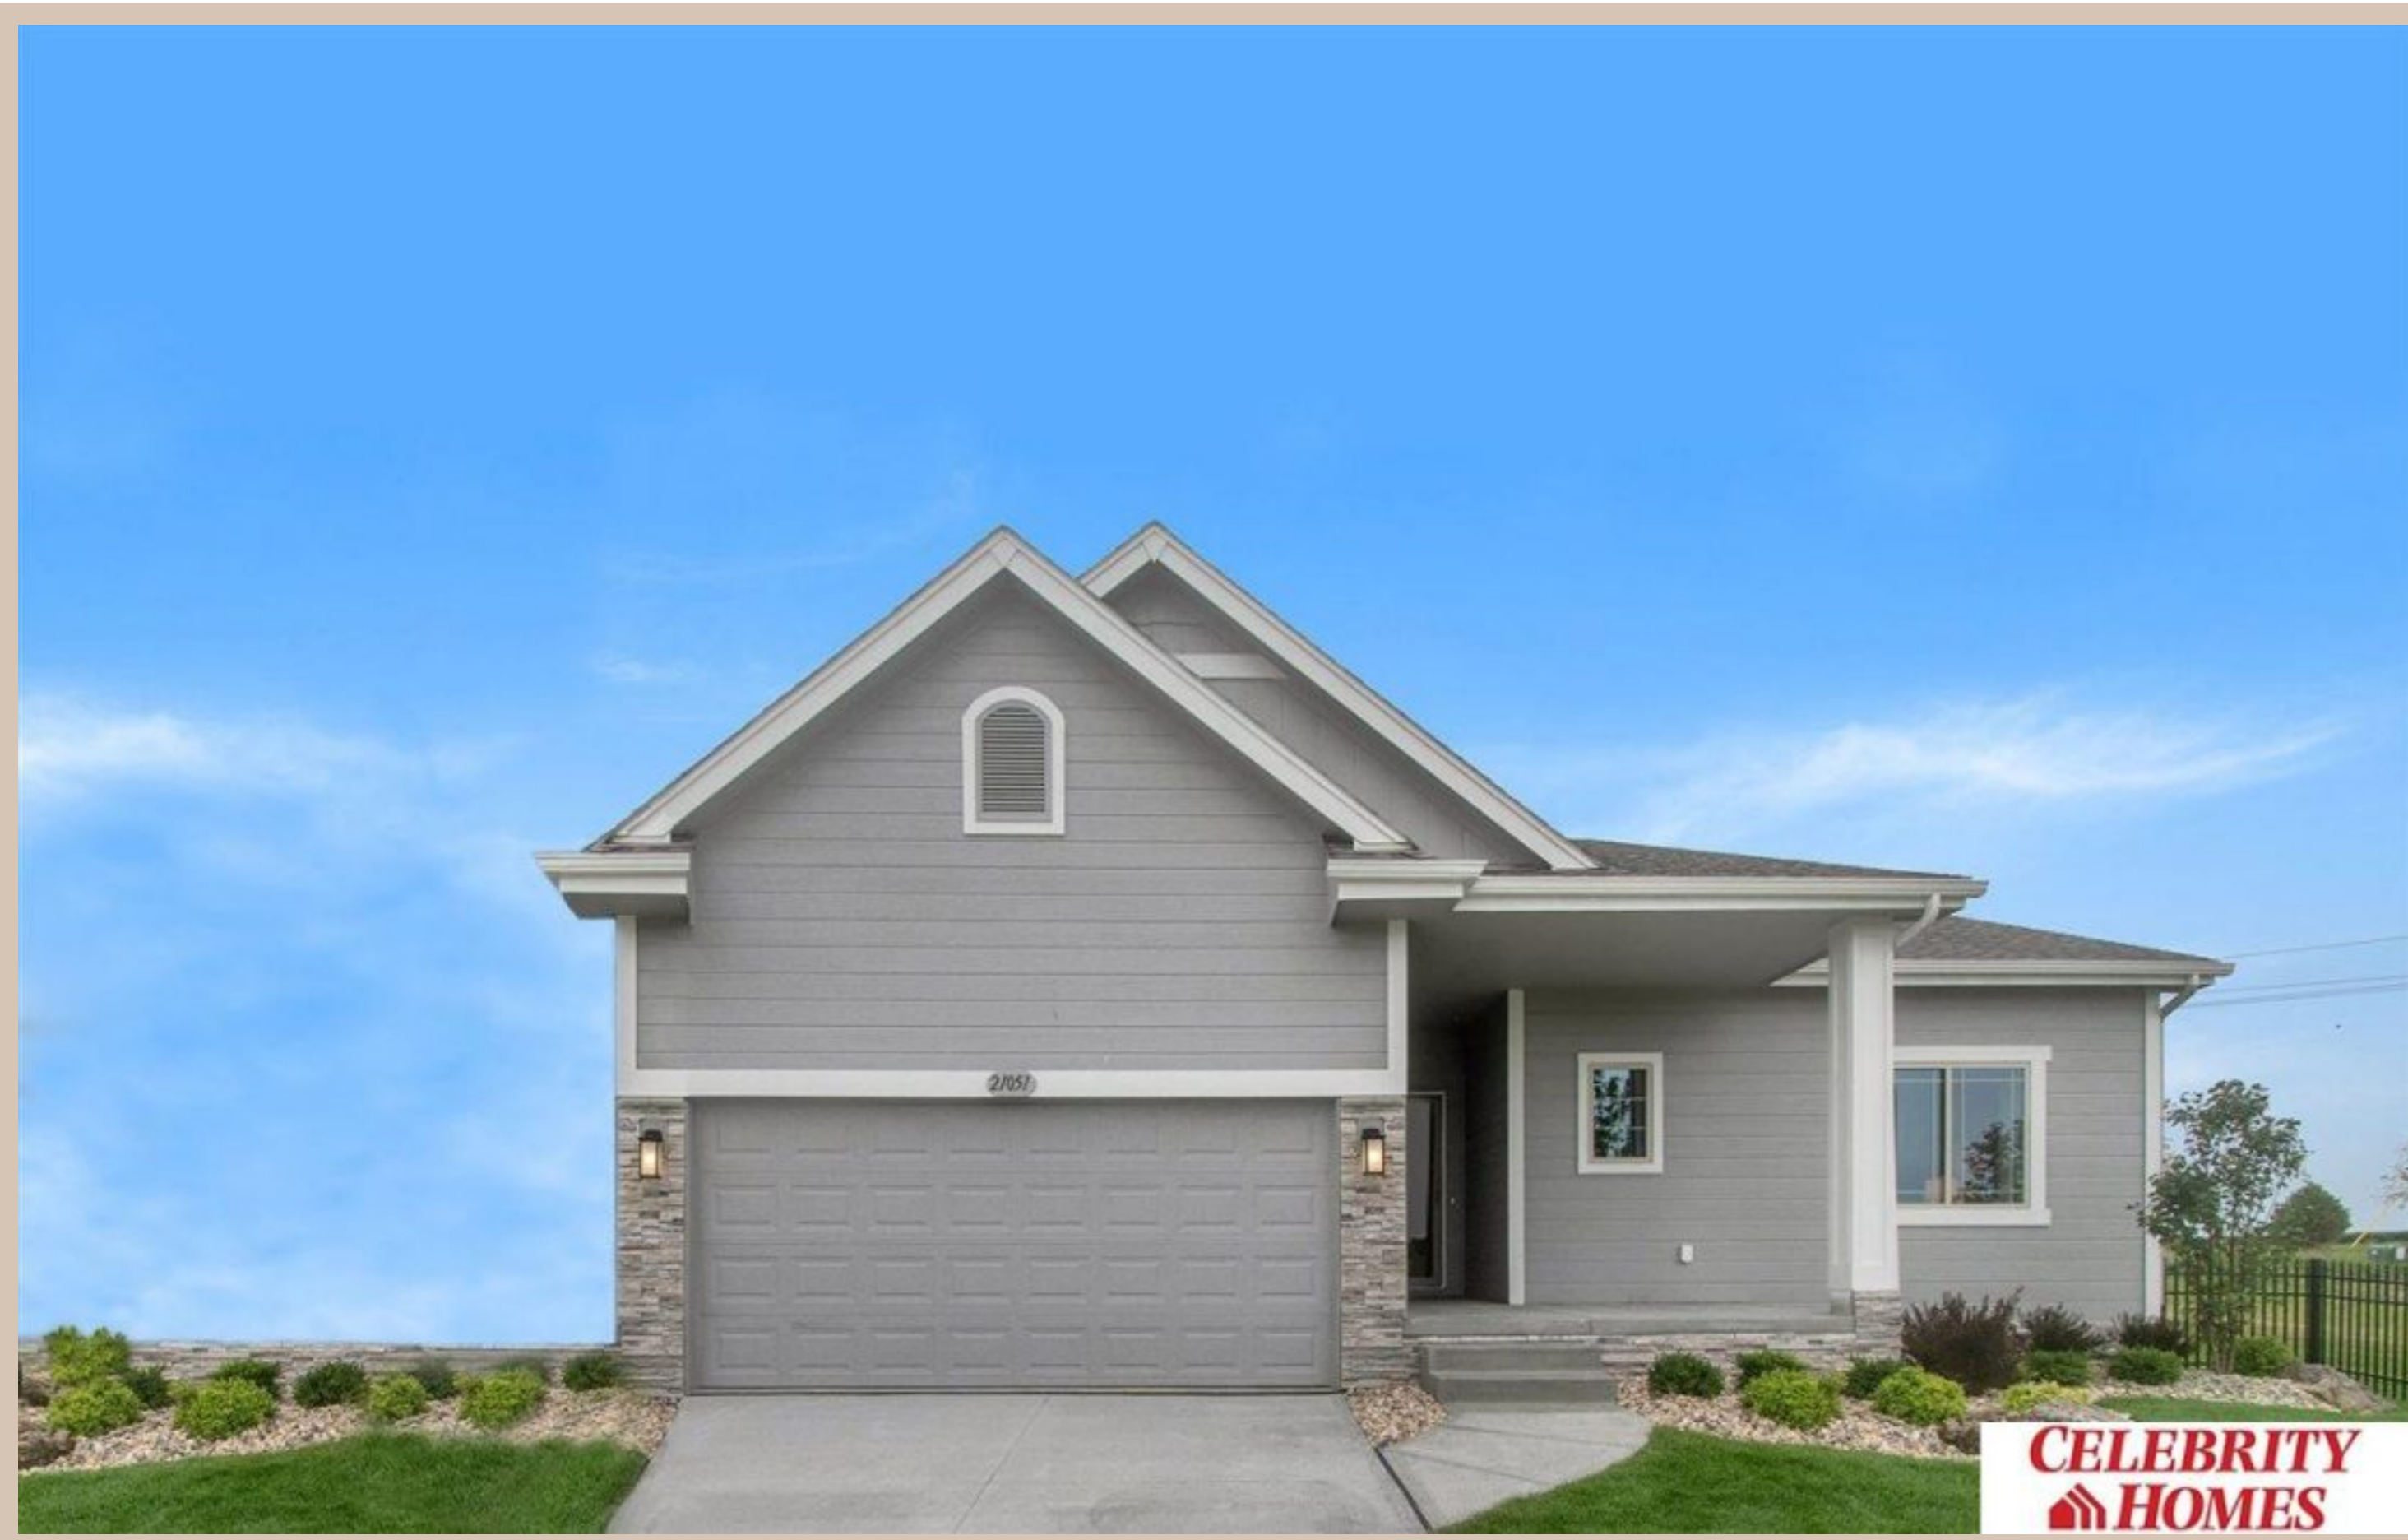

7922 N 86 Avenue, Omaha, Ne 68122

Details

Price : 319900

Style : 1.0 Story/Ranch

Floorplan : Sheridan

Communities : Somerset 2

Bedrooms : 3

Baths : 2

Sq Footage : 1507

Included : The "Sheridan" by Celebrity Homes. Open Design offers an oversized Island Kitchen, Gathering Room, Owner's Suite includes spacious Bath w/ Deluxe Shower & Dual Vanity, Large Deck, & that's just the start! Quality GE Appliances (Refrigerator, Washer & Dryer), Designer Light Pkgs, GDO, Window Blinds & Extended 2-10 Warranty Program. (Pictures of Model Home) Price may reflect promotional discounts, if applicable