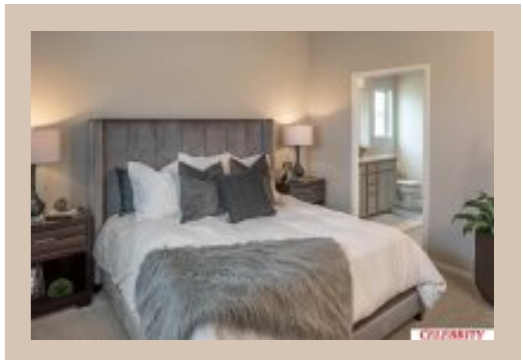

## Details

Price : 309900

Style : 1.0 Story/Ranch

Floorplan : Dayton Dlx Patio -former Model

Communities : Highland Hills

Bedrooms : 2

Baths : 2

Sq Footage : 1359

Included : This "Dayton DLX Patio" by Celebrity Homes is a FORMER MODEL. The Open Design offers Island Kitchen, Great Room, MBR Bath w/ Deluxe Shower & Dual Vanity & that's just the start! Quality GE Appliances (even refrigerator, washer & dryer), Window Blinds, Designer Light Pkgs and Professional Landscaping. Best New Home Value..Period (Pictures of Model Home) Price may reflect promotional discounts, if applicable. FORMER MODEL - SOLD AS-IS, NO WARRANTY