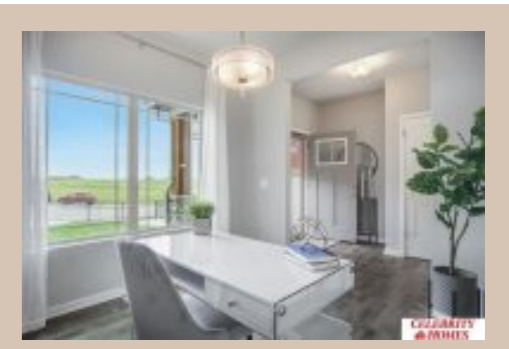

2018 Raven Ridge Drive, Bellevue, Ne 68123

Details

Price : 399900

Style : 2 Story

Floorplan : Danville Pv

Communities : Hyda Hills li

Bedrooms : 4

Baths : 3

Sq Footage : 2296

Included : The "Danville" by Celebrity Homes. Open Design offers an oversized Island Kitchen, Gathering Room, Owner's Suite includes spacious Bath w/ Deluxe Shower & Dual Vanity & that's just the start! Quality GE Appliances (Refrigerator, Washer & Dryer), Designer Light Pkgs, GDO, Window Blinds & Extended 2-10 Warranty Program. (Pictures of Model Home) Price may reflect promotional discounts, if applicable

Estimate Completion : 30 Days

School District : Bellevue

Directions : From Fairview Rd & Kennedy FWY , head West on Fairview Rd to 25th , turn left onto 25th Street. Take 25th Street to 24th Ave, Turn Left into community. Visit Model Homes in Fairview South @ 1808 Tammy St for Community Map and Access to Homes.

Scan the code above with your mobile device or click it to go directly to the Celebrity Homes website for 2018 Raven Ridge Drive, Bellevue, Ne 68123