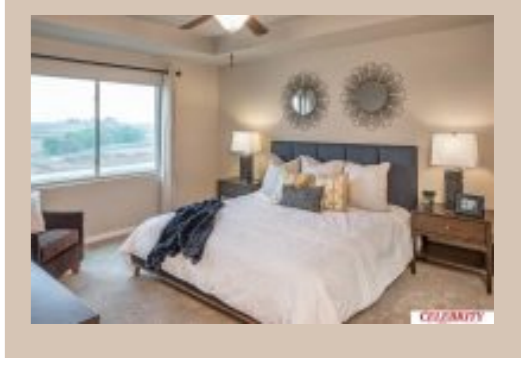

1908 Raven Ridge Drive, Bellevue, Ne 68123

Details

Price : 392400

Style : 2 Story

Floorplan : Kendall

Communities : Hyda Hills 2

Bedrooms : 4

Baths : 3

Sq Footage : 2153

Included : The "Kendall" by Celebrity Homes. Open Design that offers an oversized Island Kitchen with Side Office, Gathering Room, Raised Ceilings, Owner's Suite includes spacious Bath w/Deluxe Shower, Bath RI at Bsmt, and that's just the start! Quality GE Appliances (Refrigerator, Washer & Dryer), Designer Light Pkgs, GDO, Window Blinds & Extended 2-10 Warranty Program. (Pictures of Model Home) Price may reflect promotional discounts, if applicable