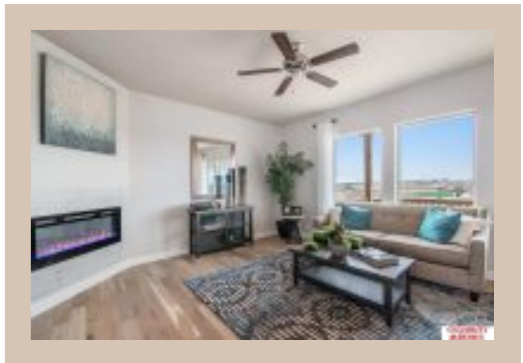

11623 S 111 Avenue, Papillion, Ne 68046

Details

Price : 414900

Style : 2 Story

Floorplan : Danbury

Communities : Southern Pointe

Bedrooms : 4

Baths : 3

Sq Footage : 2459

Included : The "Danbury" by Celebrity Homes. Open Design that offers an oversized Island Kitchen, Gathering Room, Owner's Suite includes spacious Bath w/ Deluxe Shower & Dual Vanity, 3 Car Garage & that's just the start! Quality GE Appliances (Refrigerator, Washer & Dryer), Designer Light Pkgs, GDO, Window Blinds & Extended 2-10 Warranty Program. (Pictures of Model Home) Price may reflect promotional discounts, if applicable

Estimate Completion : 30 Days

School District : Papillion-La Vista

Directions : From Highway 370 & 114th Street, head south on 114t Street. Travel to Gold Coast Road.

Head east into Southern Pointe. Visit model homes for access to homes and Community Map