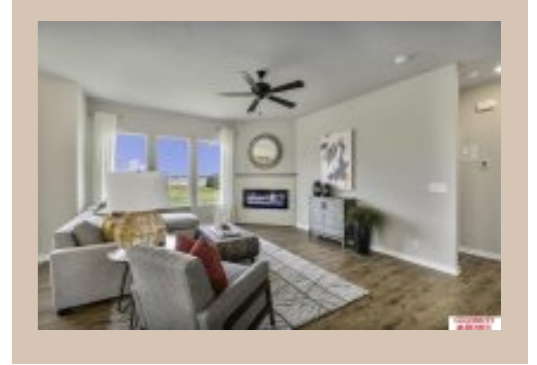

9209 S 168 Avenue Circle, Omaha, Ne 68136

Details

Price : 400900

Style : 1.0 Story/Ranch

Floorplan : Concord

Communities : Palisades

Bedrooms : 4

Baths : 3

Sq Footage : 2199

Included : The "Concord" by Celebrity Homes. Open Design offers a Large Island Kitchen, Gathering Room, Owner's Suite includes spacious Bath w/ Deluxe Shower & Dual Vanity, Large Deck, & that's just the start! Quality GE Appliances (Refrigerator, Washer & Dryer), Designer Light Pkgs, GDO, Window Blinds & Extended 2-10 Warranty Program. (Pictures of Model Home) Price may reflect promotional discounts, if applicable. MODEL HOME - NOT FOR SALE

Estimate Completion : 60 Days

School District : Gretna

Directions : From 168th & Harrison, head South to Palisades Drive. Turn right into community. Take 1st Right to Model Home. Visit Model Homes for Community Map and Access to Homes