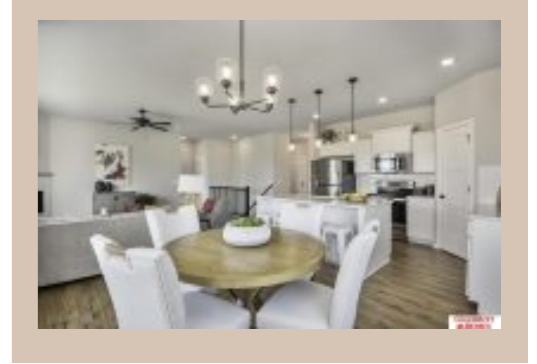

9209 S 168 Avenue Circle, Omaha, Ne 68136

Details

Price : 400900

Style : 1.0 Story/Ranch

Floorplan : Concord

Communities : Palisades

Bedrooms : 4

Baths : 3

Sq Footage : 2199

Included : The "Concord" by Celebrity Homes. Open Design offers a Large Island Kitchen, Gathering Room, Owner's Suite includes spacious Bath w/ Deluxe Shower & Dual Vanity, Large Deck, & that's just the start! Quality GE Appliances (Refrigerator, Washer & Dryer), Designer Light Pkgs, GDO, Window Blinds & Extended 2-10 Warranty Program. (Pictures of Model Home) Price may reflect promotional discounts, if applicable. MODEL HOME - NOT FOR SALE

Estimate Completion : 60 Days

School District : Gretna

Directions : From 168th & Harrison, head South to Palisades Drive. Turn right into community. Take 1st Right to Model Home. Visit Model Homes for Community Map and Access to Homes