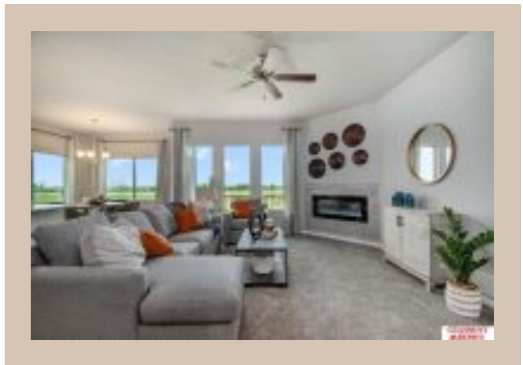

8603 Reynolds Street, Omaha, Ne 68122

Scan the code above with your mobile device or click it to go directly to the Celebrity Homes website for 8603 Reynolds Street, Omaha, Ne 68122

Details

Price : 304900

Style : 1.0 Story/Ranch

Floorplan : Sheridan Pv

Communities : Somerset 2

Bedrooms : 3

Baths : 2

Sq Footage : 1467

Included : The "Sheridan" by Celebrity Homes. Open Design offers an oversized Island Kitchen, Gathering Room, Owner's Suite includes spacious Bath w/ Deluxe Shower & Dual Vanity, Large Deck, & that's just the start! Quality GE Appliances, Designer Light Pkgs & Extended 2-10 Warranty Program. And of course Celebrity Homes Exclusive "Welcome Home Package" (Refrigerator, Washer & Dryer, GDO, even blinds!) (Pictures of Model Home) Price may reflect promotional discounts, if applicable