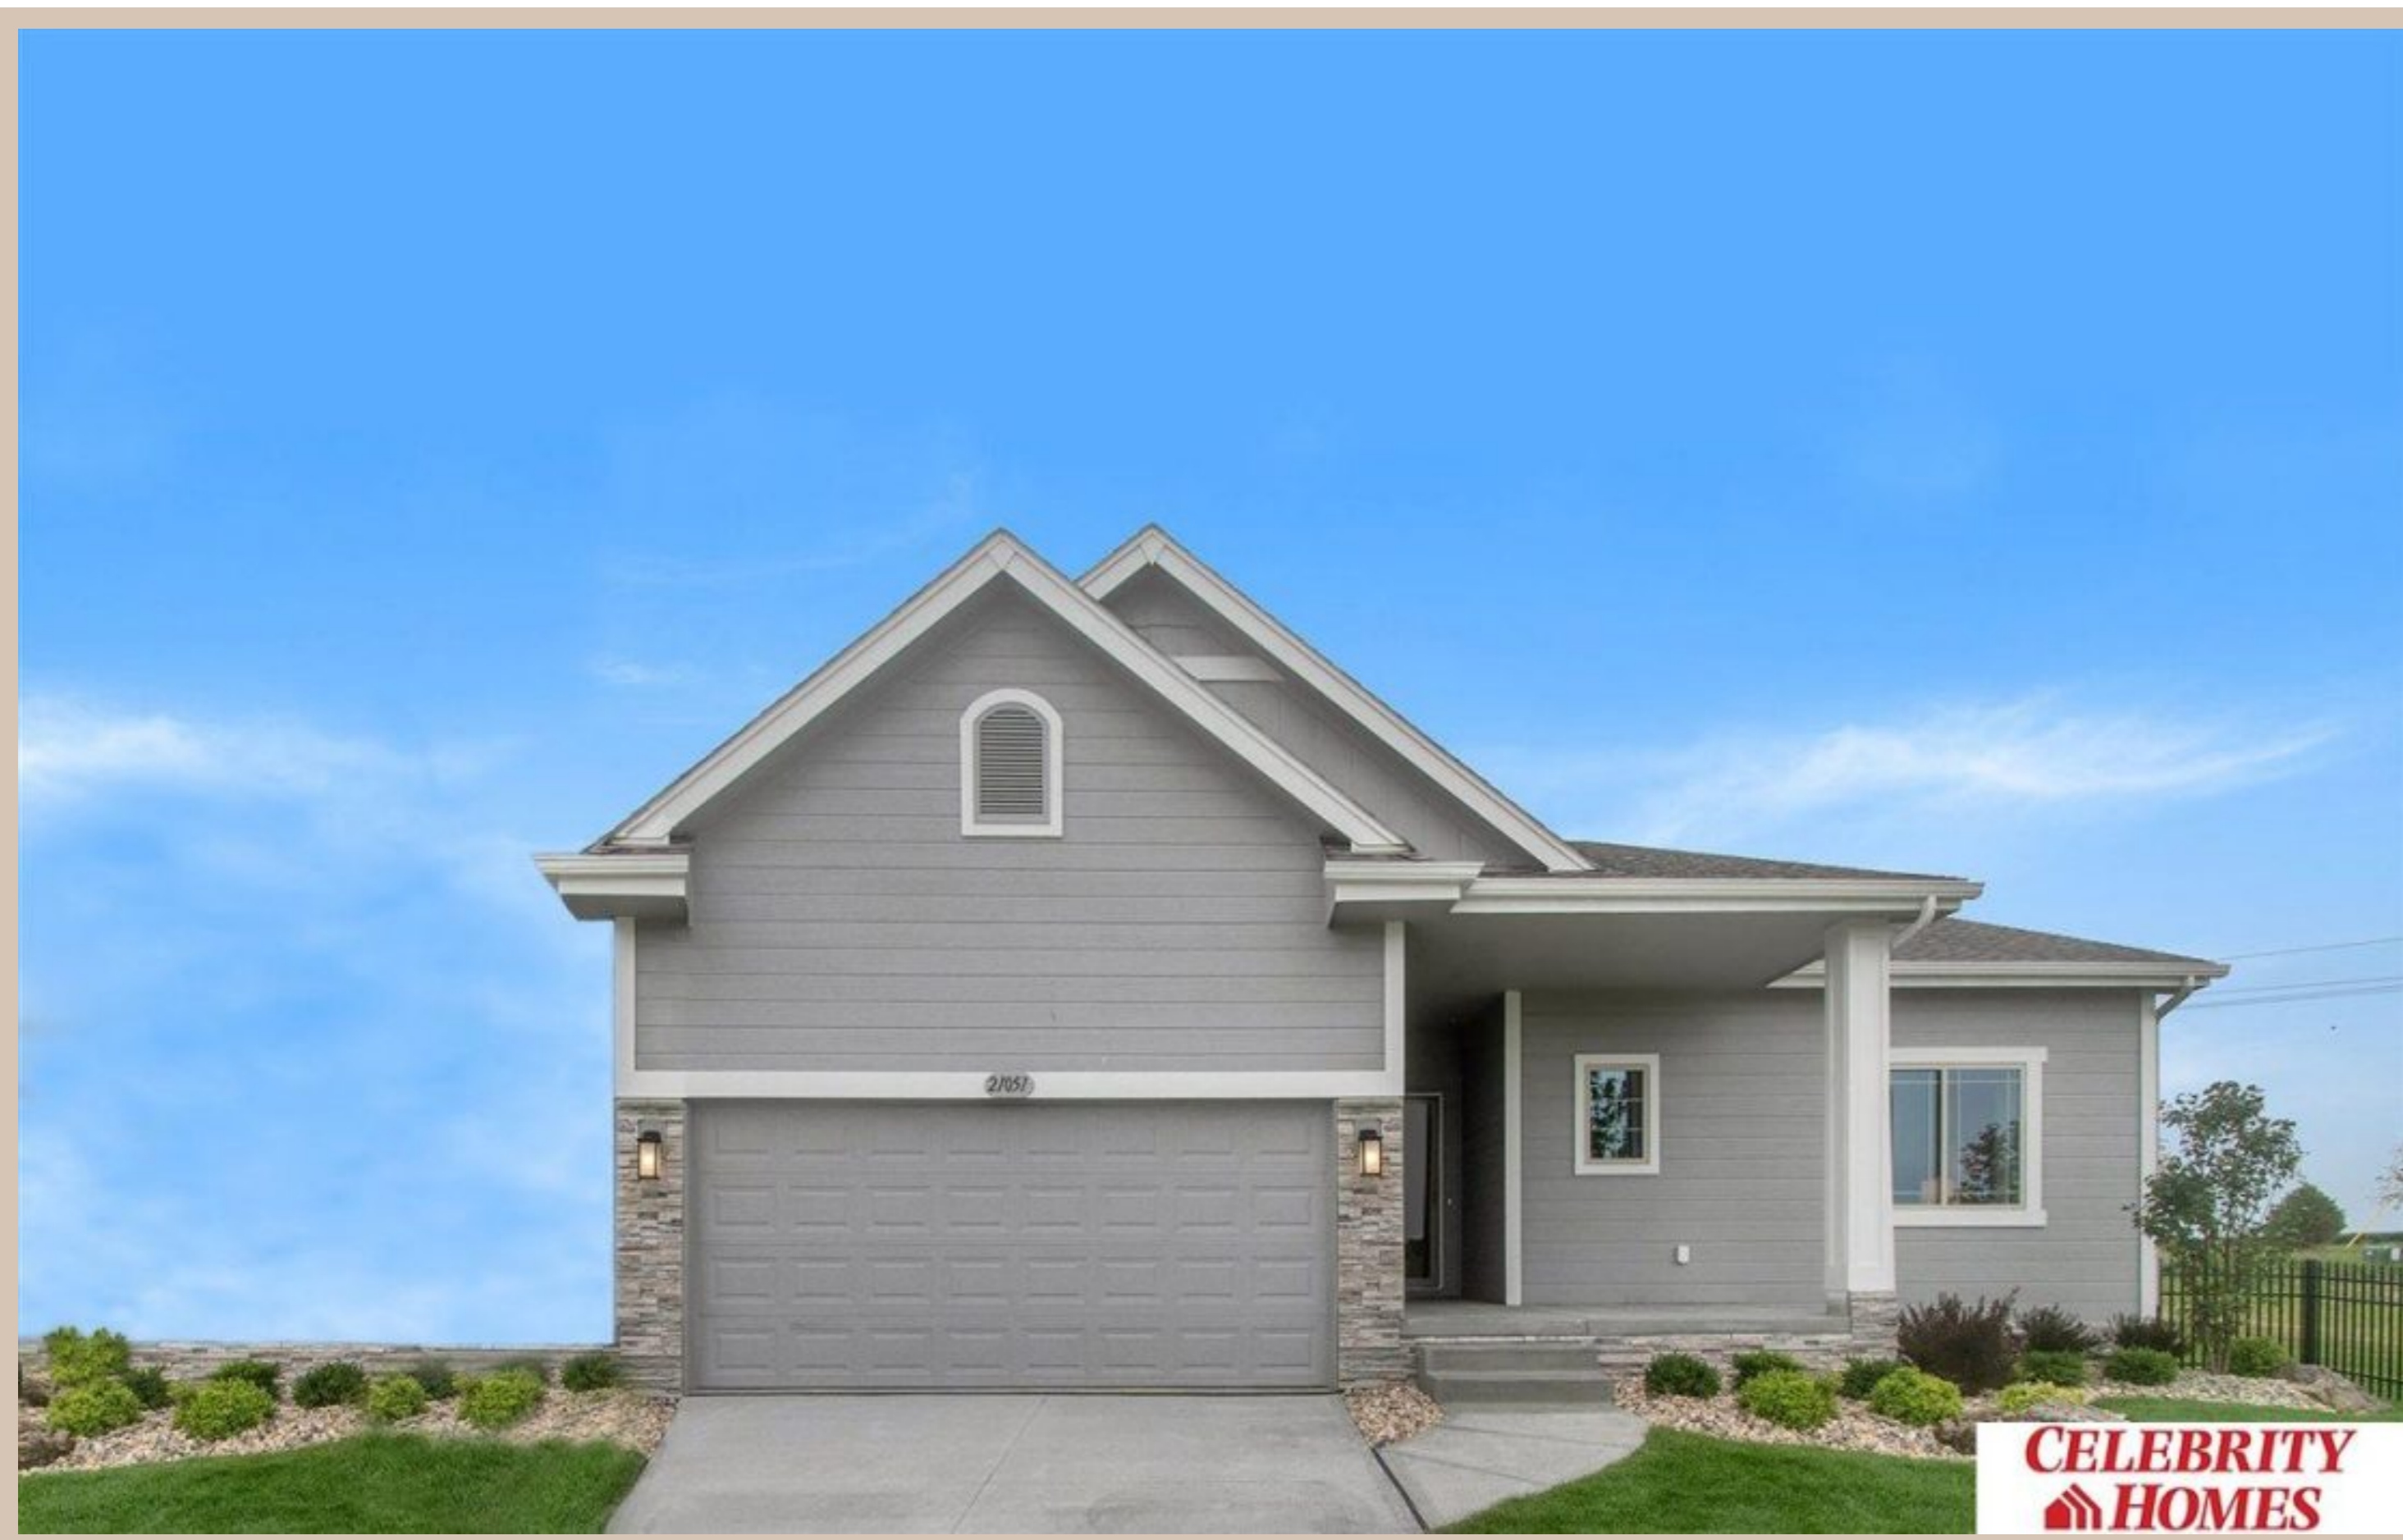

8603 Reynolds Street, Omaha, Ne 68122

Scan the code above with your mobile device or click it to go directly to the Celebrity Homes website for 8603 Reynolds Street, Omaha, Ne 68122

Details

Price : 304900

Style : 1.0 Story/Ranch

Floorplan : Sheridan Pv

Communities : Somerset 2

Bedrooms : 3

Baths : 2

Sq Footage : 1467

Included : The "Sheridan" by Celebrity Homes. Open Design offers an oversized Island Kitchen, Gathering Room, Owner's Suite includes spacious Bath w/ Deluxe Shower & Dual Vanity, Large Deck, & that's just the start! Quality GE Appliances, Designer Light Pkgs & Extended 2-10 Warranty Program. And of course Celebrity Homes Exclusive "Welcome Home Package" (Refrigerator, Washer & Dryer, GDO, even blinds!) (Pictures of Model Home) Price may reflect promotional discounts, if applicable