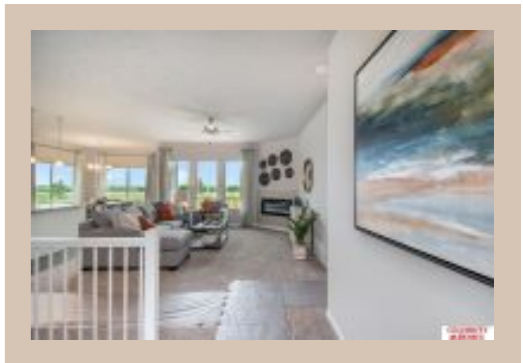

8603 Reynolds Street, Omaha, Ne 68122

Scan the code above with your mobile device or click it to go directly to the Celebrity Homes website for 8603 Reynolds Street, Omaha, Ne 68122

Details

Price : 304900

Style : 1.0 Story/Ranch

Floorplan : Sheridan Pv

Communities : Somerset 2

Bedrooms : 3

Baths : 2

Sq Footage : 1467

Included : The "Sheridan" by Celebrity Homes. Open Design offers an oversized Island Kitchen, Gathering Room, Owner's Suite includes spacious Bath w/ Deluxe Shower & Dual Vanity, Large Deck, & that's just the start! Quality GE Appliances, Designer Light Pkgs & Extended 2-10 Warranty Program. And of course Celebrity Homes Exclusive "Welcome Home Package" (Refrigerator, Washer & Dryer, GDO, even blinds!) (Pictures of Model Home) Price may reflect promotional discounts, if applicable