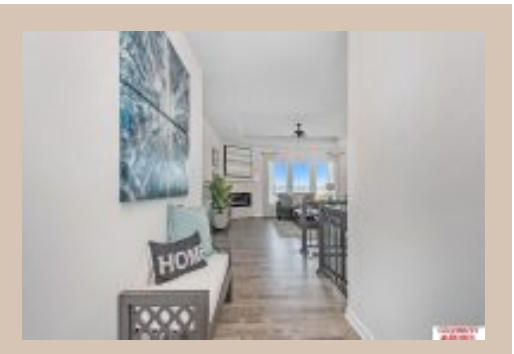

6420 N 168 Avenue, Omaha, Ne 68116

Details

Price : 459600

Style : 1.0 Story/Ranch

Floorplan : Shelby

Communities : Lakeview 168

Bedrooms : 4

Baths : 3

Sq Footage : 2961

Included : The "Shelby" by Celebrity Homes. Open Design offers an oversized Island Kitchen, Gathering Room, Owner's Suite includes spacious Bath w/ Deluxe Shower & Dual Vanity, Large Deck & that's just the start! Quality GE Appliances (Refrigerator, Washer & Dryer), Designer Light Pkgs, GDO, Window Blinds & Extended 2-10 Warranty Program. (Pictures of Model Home) Price may reflect promotional discounts, if applicable. MODEL HOME - NOT FOR SALE