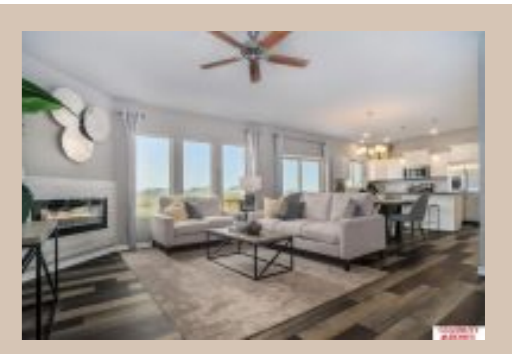

6102 S 212 Street, Elkhorn, Ne 68022

Details

Price : 392400

Style : 1.0 Story/Ranch

Floorplan : Cambridge

Communities : Harrison 210

Bedrooms : 3

Baths : 2

Sq Footage : 1626

Included : The "Cambridge" by Celebrity Homes.

Open Design offers an oversized Island Kitchen, Gathering Room, Owner's Suite includes spacious Bath w/ Deluxe Shower & Dual Vanity, Large Deck, & that's just the start! Quality GE Appliances

(Refrigerator, Washer & Dryer), Designer Light Pkgs,

GDO, Window Blinds & Extended 2-10 Warranty

Program. (Pictures of Model Home) Price may reflect promotional discounts, if applicable

Estimate Completion : 300 Days

School District : Gretna

Directions : From 204th (hwy 6) & Harrison, head West on Harrison Street to 213th St. Turn right into the community. Head North to Polk Street, turn right and follow for 2 blocks to Models. Visit Model Homes for Community Map and Access to Homes

Scan the code above with your mobile device or click it to go directly to the Celebrity Homes website for 6102 S 212 Street, Elkhorn, Ne 68022