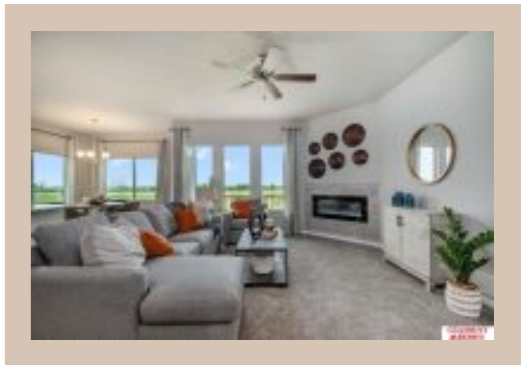

17002 Redick Avenue, Omaha, Ne 68116

Scan the code above with your mobile device or click it to go directly to the Celebrity Homes website for 17002 Redick Avenue, Omaha, Ne 68116

Details

Price : 368400

Style : 1.0 Story/Ranch

Floorplan : Sheridan

Communities : Lakeview 168

Bedrooms : 3

Baths : 2

Sq Footage : 1507

Included : The "Sheridan" by Celebrity Homes. Open Design offers an oversized Island Kitchen, Gathering Room, Owner's Suite includes spacious Bath w/ Deluxe Shower & Dual Vanity, Large Deck, & that's just the start! Quality GE Appliances (Refrigerator, Washer & Dryer), Designer Light Pkgs, GDO, Window Blinds & Extended 2-10 Warranty Program. (Pictures of Model Home) Price may reflect promotional discounts, if applicable