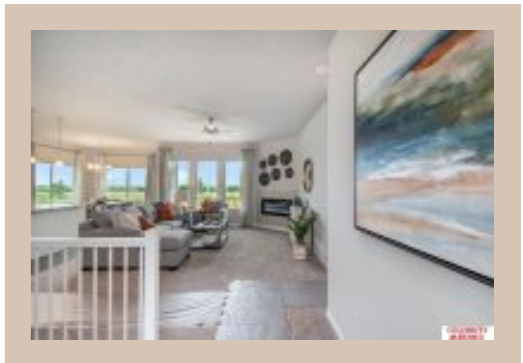

17002 Redick Avenue, Omaha, Ne 68116

Scan the code above with your mobile device or click it to go directly to the Celebrity Homes website for 17002 Redick Avenue, Omaha, Ne 68116

Details

Price : 368400

Style : 1.0 Story/Ranch

Floorplan : Sheridan

Communities : Lakeview 168

Bedrooms : 3

Baths : 2

Sq Footage : 1507

Included : The "Sheridan" by Celebrity Homes. Open Design offers an oversized Island Kitchen, Gathering Room, Owner's Suite includes spacious Bath w/ Deluxe Shower & Dual Vanity, Large Deck, & that's just the start! Quality GE Appliances (Refrigerator, Washer & Dryer), Designer Light Pkgs, GDO, Window Blinds & Extended 2-10 Warranty Program. (Pictures of Model Home) Price may reflect promotional discounts, if applicable