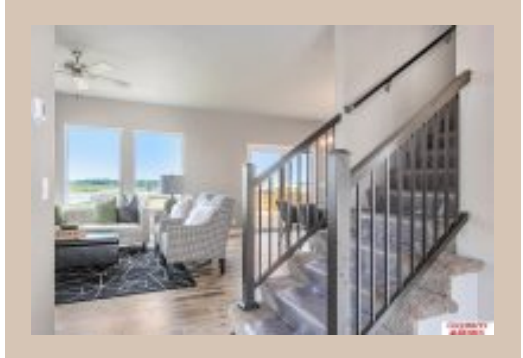

16902 Vernon Avenue, Omaha, Ne 68116

Details

Price : 412900

Style : 2 Story

Floorplan : Cameron

Communities : Lakeview 168

Bedrooms : 4

Baths : 3

Sq Footage : 2177

Included : The "Cameron" by Celebrity Homes has it ALL! Starting with an OPEN Main Level with a Home Study, Oversized Island Kitchen with plenty of space, Owner's Suite includes New Privacy Bath Design and connects to large Laundry Room, Three Car Garage & that's just the start! Quality GE Appliances (Refrigerator, Washer & Dryer), Designer Light Pkgs, GDO, Window Blinds & Extended 2-10 Warranty Program. Ask about a 5 BEDROOM PACKAGE!

(Pictures of Model Home) Price may reflect promotional discounts, if applicable

Estimate Completion : 300 Days

School District : Bennington

Directions : From 168th & Ida St, Head South to Reddick. Turn right (West) into community. Visit model homes at Highland Hills for access to homes and Community Map.

Scan the code above with your mobile device or click it to go directly to the Celebrity Homes website for 16902VernonAvenue, Omaha, Ne 68116