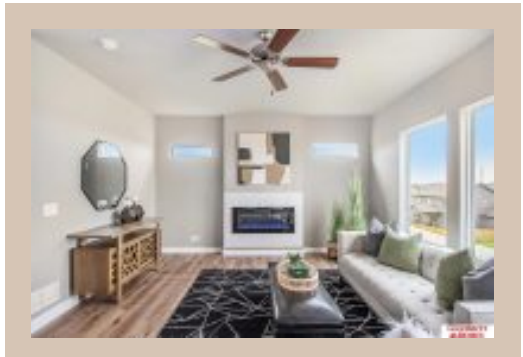

16902 Vernon Avenue, Omaha, Ne 68116

Details

Price : 412900

Style : 2 Story

Floorplan : Cameron

Communities : Lakeview 168

Bedrooms : 4

Baths : 3

Sq Footage : 2177

Included : The "Cameron" by Celebrity Homes has it ALL! Starting with an OPEN Main Level with a Home Study, Oversized Island Kitchen with plenty of space, Owner's Suite includes New Privacy Bath Design and connects to large Laundry Room, Three Car Garage & that's just the start! Quality GE Appliances (Refrigerator, Washer & Dryer), Designer Light Pkgs, GDO, Window Blinds & Extended 2-10 Warranty Program. Ask about a 5 BEDROOM PACKAGE!