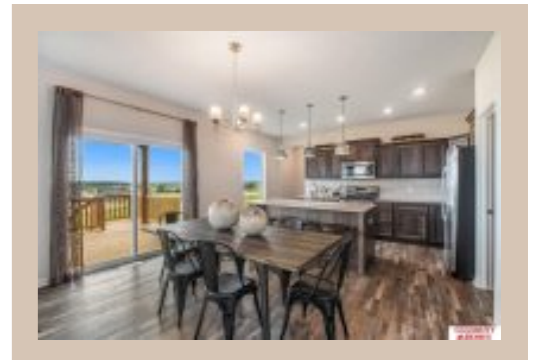

16902 Nebraska Avenue, Omaha, Ne 68116

Details

Price : 423900

Style : 2 Story

Floorplan : Brooklyn

Communities : Lakeview 168

Bedrooms : 5

Baths : 3

Sq Footage : 2233

Included : The "Brooklyn" by Celebrity Homes offers individual space! It is easy to do with 5 Bedrooms! And with a bedroom on the main level near ¾ Bath, hello Mother-in-law or guest room OR home office!

Oversized Island Kitchen with Large Pantry, Multi Entry Drop Area, Owner's Suite includes New Privacy Bath Design, Three Car Garage & that's just the start! Quality GE Appliances (Refrigerator, Washer & Dryer), Designer Light Pkgs, GDO, Window Blinds & Extended 2-10 Warranty Program. Ask about a 6 BEDROOM PACKAGE! Price may reflect promotional discounts, if applicable (Pictures of Model Home)