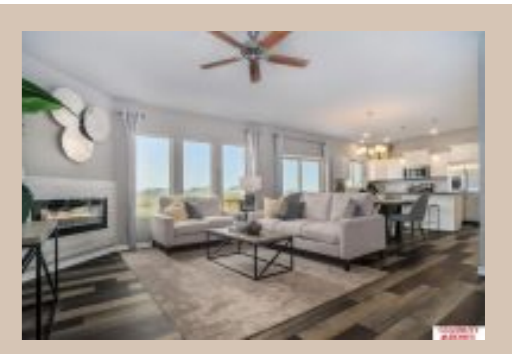

11739 S 111 Avenue, Papillion, Ne 68046

Details

Price : 389400

Style : 1.0 Story/Ranch

Floorplan : Cambridge

Communities : Southern Pointe

Bedrooms : 3

Baths : 2

Sq Footage : 1626

Included : The "Cambridge" by Celebrity Homes.

Open Design offers an oversized Island Kitchen, Gathering Room, Owner's Suite includes spacious Bath w/ Deluxe Shower & Dual Vanity, Large Deck, & that's just the start! Quality GE Appliances

(Refrigerator, Washer & Dryer), Designer Light Pkgs, GDO, Window Blinds & Extended 2-10 Warranty

Program. (Pictures of Model Home) Price may reflect promotional discounts, if applicable

Estimate Completion : 350 Days

School District : Papillion-La Vista

Directions : From Highway 370 & 114th Street, head south on 114t Street. Travel to Gold Coast Road.

Head east into Southern Pointe. Visit model homes for access to homes and Community Map

Scan the code above with your mobile device or click it to go directly to the Celebrity Homes website for 11739 S 111 Avenue, Papillion, Ne 68046