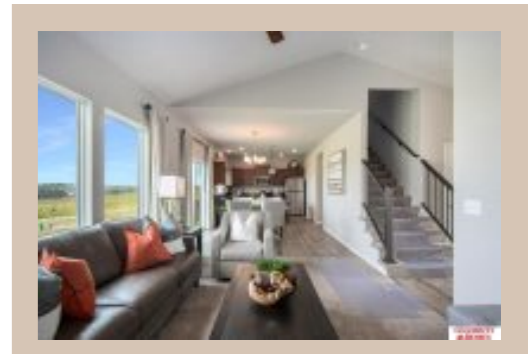

## Details

Price : 333900

Style : 2 Story

Floorplan : Rocklin

Communities : Southern Pointe

Bedrooms : 3

Baths : 3

Sq Footage : 1588

Included : The "Rocklin" by Celebrity Homes! This New Home is designed to surprise! Raised ceilings on main level offers a spacious feel to an already smartly designed home which includes a Home Study, Oversized Island Kitchen, Owner's Suite with New Privacy Bath Design & Large MBR Closet, & that's just the beginning! Quality GE Appliances (Refrigerator, Washer & Dryer), Designer Light Pkgs, GDO, Window Blinds & Extended 2-10 Warranty Program. (Pictures of Model Home) Price may reflect promotional discounts, if applicable