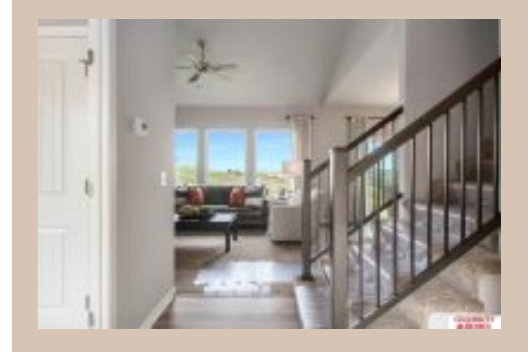

11702 S 113 Avenue, Papillion, Ne 68046

Details

Price : 333900

Style : 2 Story

Floorplan : Rocklin

Communities : Southern Pointe

Bedrooms : 3

Baths : 3

Sq Footage : 1588

Included : The "Rocklin" by Celebrity Homes! This New Home is designed to surprise! Raised ceilings on main level offers a spacious feel to an already smartly designed home which includes a Home Study, Oversized Island Kitchen, Owner's Suite with New Privacy Bath Design & Large MBR Closet, & that's just the beginning! Quality GE Appliances (Refrigerator, Washer & Dryer), Designer Light Pkgs, GDO, Window Blinds & Extended 2-10 Warranty Program. (Pictures of Model Home) Price may reflect promotional discounts, if applicable

Estimate Completion : 300 Days

School District : Papillion-La Vista

Directions : From Highway 370 & 114th Street, head south on 114th Street. Travel to Gold Coast Road.

Head east into Southern Pointe. Visit model homes for access to homes and Community Map