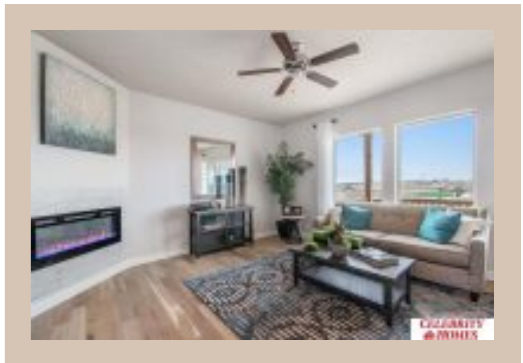

11607 S 113 Avenue, Papillion, Ne 68046

Details

Price : 457800

Style : 2 Story

Floorplan : Danbury

Communities : Southern Pointe

Bedrooms : 4

Baths : 3

Sq Footage : 3062

Included : The "Danbury" by Celebrity Homes. Open Design that offers an oversized Island Kitchen, Gathering Room, Owner's Suite includes spacious Bath w/ Deluxe Shower & Dual Vanity, 3 Car Garage & that's just the start! Quality GE Appliances (Refrigerator, Washer & Dryer), Designer Light Pkgs, GDO, Window Blinds & Extended 2-10 Warranty Program. (Pictures of Model Home) Price may reflect promotional discounts, if applicable. MODEL HOME - NOT FOR SALE

School District : Papillion-La Vista

Directions : From Highway 370 & 114th Street, head south on 114th Street. Travel to Gold Coast Road.

Head east into Southern Pointe. Visit model homes for access to homes and Community Map

Scan the code above with your mobile device or click it to go directly to the Celebrity Homes website for 11607 S 113 Avenue, Papillion, Ne 68046