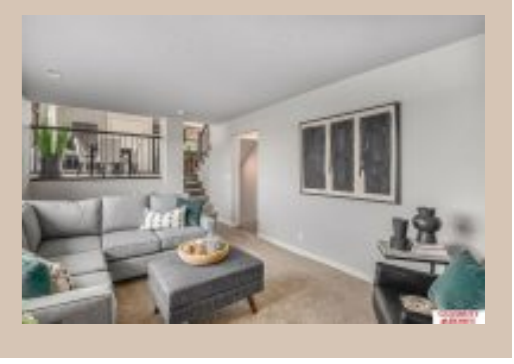

8606 Young Street, Omaha, Ne 68122

Details

Price : 293900

Style : Tri-Level

Floorplan : Del Ray

Communities : Somerset 2

Bedrooms : 3

Baths : 3

Sq Footage : 1583

Included : The "Del Ray" by Celebrity Homes. Open Design offers a Large Kitchen, Great Room, MBR Bath w/ Deluxe Shower & Dual Vanity, Finished Family Room & Extended Garage! Quality GE Appliances (even refrigerator, washer & dryer), Window Blinds, Designer Light Pkgs, Extended 2-10 Warranty Program, & GDO. Best New Home Value..Period (Pictures of Model Home) Price may reflect promotional discounts, if applicable

School District : Omaha

Directions : Visit Models in Deer Crest @ 112th & State for map of Community and access to home