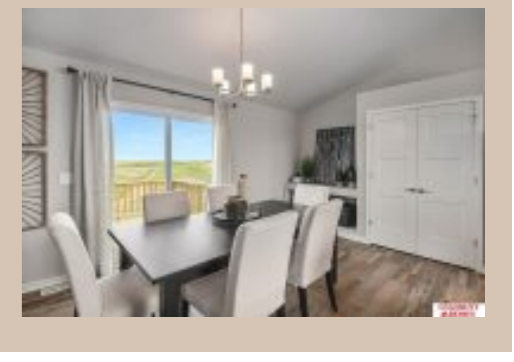

8606 Young Street, Omaha, Ne 68122

Details

Price : 293900

Style : Tri-Level

Floorplan : Del Ray

Communities : Somerset 2

Bedrooms : 3

Baths : 3

Sq Footage : 1583

Included : The "Del Ray" by Celebrity Homes. Open Design offers a Large Kitchen, Great Room, MBR Bath w/ Deluxe Shower & Dual Vanity, Finished Family Room & Extended Garage! Quality GE Appliances (even refrigerator, washer & dryer), Window Blinds, Designer Light Pkgs, Extended 2-10 Warranty Program, & GDO. Best New Home Value..Period (Pictures of Model Home) Price may reflect promotional discounts, if applicable

School District : Omaha

Directions : Visit Models in Deer Crest @ 112th & State for map of Community and access to home