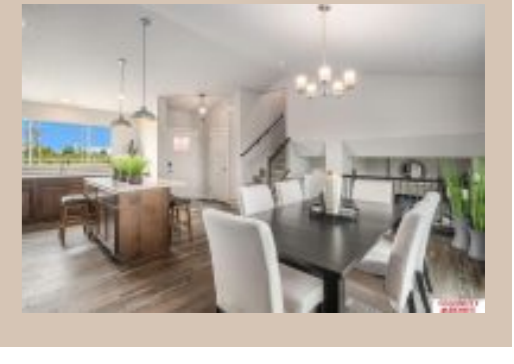

8606 Young Street, Omaha, Ne 68122

Details

Price : 293900

Style : Tri-Level

Floorplan : Del Ray

Communities : Somerset 2

Bedrooms : 3

Baths : 3

Sq Footage : 1583

Included : The "Del Ray" by Celebrity Homes. Open Design offers a Large Kitchen, Great Room, MBR Bath w/ Deluxe Shower & Dual Vanity, Finished Family Room & Extended Garage! Quality GE Appliances (even refrigerator, washer & dryer), Window Blinds, Designer Light Pkgs, Extended 2-10 Warranty Program, & GDO. Best New Home Value..Period (Pictures of Model Home) Price may reflect promotional discounts, if applicable

School District : Omaha

Directions : Visit Models in Deer Crest @ 112th & State for map of Community and access to home