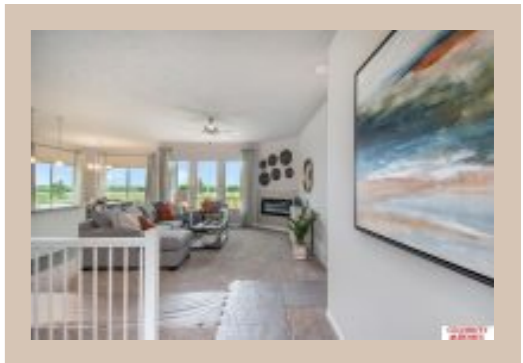

5814 N 182 Avenue, Elkhorn, Ne 68022

Scan the code above with your mobile device or click it to go directly to the Celebrity Homes website for 5814 N 182 Avenue, Elkhorn, Ne 68022

Details

Price : 360900

Style : 1.0 Story/Ranch

Floorplan : Sheridan

Communities : Woodbrook

Bedrooms : 3

Baths : 2

Sq Footage : 1507

Included : The "Sheridan" by Celebrity Homes. Open Design offers an oversized Island Kitchen, Gathering Room, Owner's Suite includes spacious Bath w/ Deluxe Shower & Dual Vanity, Large Deck, & that's just the start! Quality GE Appliances (Refrigerator, Washer & Dryer), Designer Light Pkgs, GDO, Window Blinds & Extended 2-10 Warranty Program. (Pictures of Model Home) Price may reflect promotional discounts, if applicable