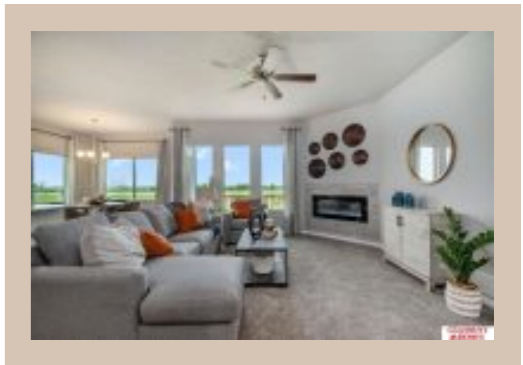

5814 N 182 Avenue, Elkhorn, Ne 68022

Scan the code above with your mobile device or click it to go directly to the Celebrity Homes website for 5814 N 182 Avenue, Elkhorn, Ne 68022

Details

Price : 360900

Style : 1.0 Story/Ranch

Floorplan : Sheridan

Communities : Woodbrook

Bedrooms : 3

Baths : 2

Sq Footage : 1507

Included : The "Sheridan" by Celebrity Homes. Open Design offers an oversized Island Kitchen, Gathering Room, Owner's Suite includes spacious Bath w/ Deluxe Shower & Dual Vanity, Large Deck, & that's just the start! Quality GE Appliances (Refrigerator, Washer & Dryer), Designer Light Pkgs, GDO, Window Blinds & Extended 2-10 Warranty Program. (Pictures of Model Home) Price may reflect promotional discounts, if applicable