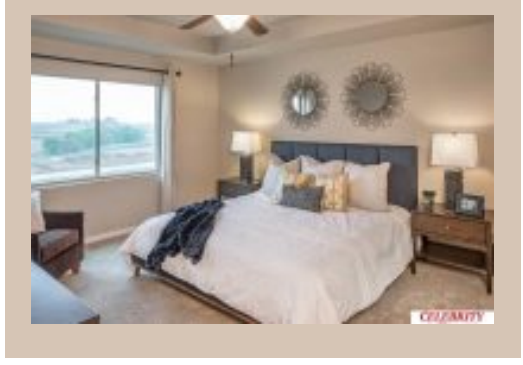

## Details

Price : 406900

Style : 2 Story

Floorplan : Kendall

Communities : Southern Pointe

Bedrooms : 4

Baths : 3

Sq Footage : 2153

Included : The "Kendall" by Celebrity Homes. Open Design that offers an oversized Island Kitchen with Side Office, Gathering Room, Raised Ceilings, Owner's Suite includes spacious Bath w/Deluxe Shower, Bath RI at Bsmt, and that's just the start! Quality GE Appliances (Refrigerator, Washer & Dryer), Designer Light Pkgs, GDO, Window Blinds & Extended 2-10 Warranty Program. (Pictures of Model Home) Price may reflect promotional discounts, if applicable