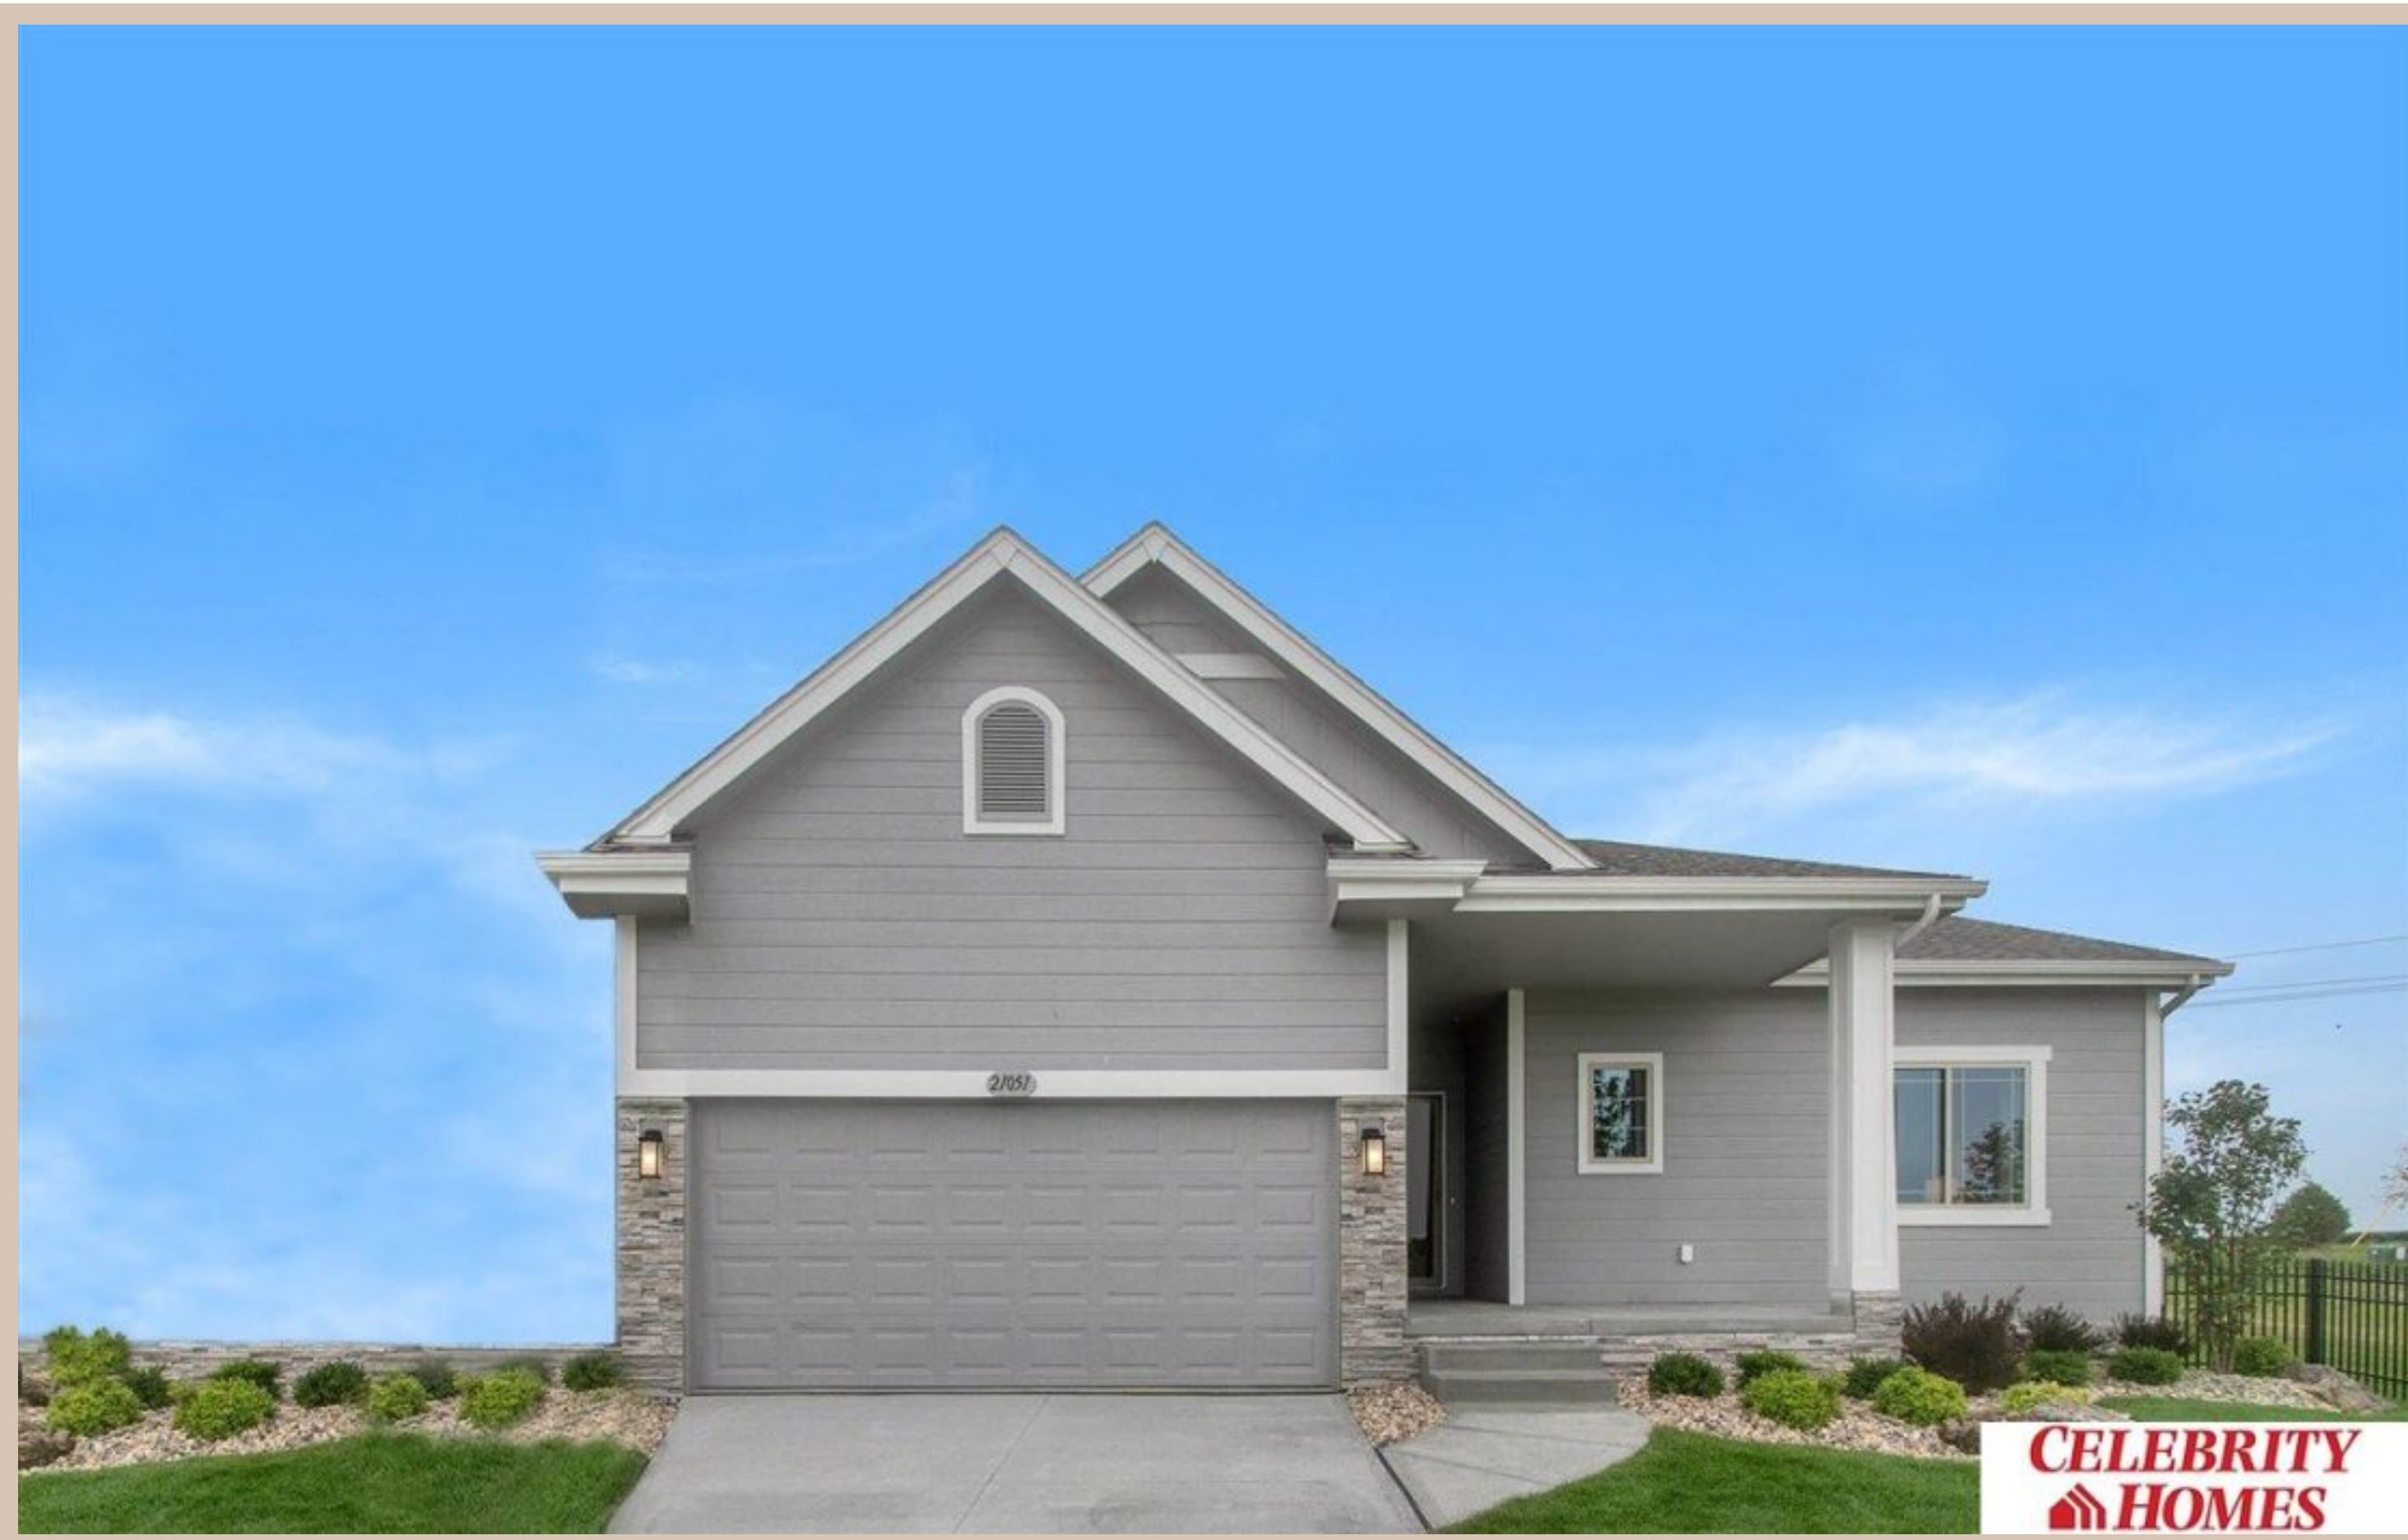

8558 Young Street, Omaha, Ne 68122

Scan the code above with your mobile device or click it to go directly to the Celebrity Homes & Townhomes website for 8558 Young Street, Omaha, Ne 68122

## Details

Price : 339900

Style : 1.0 Story/Ranch

Floorplan : Sheridan

Communities : Somerset 2

Bedrooms : 3

Baths : 2

Sq Footage : 1507

Included : The "Sheridan" by Celebrity Homes. Open Design offers an oversized Island Kitchen, Gathering Room, Owner's Suite includes spacious Bath w/ Deluxe Shower & Dual Vanity, Large Deck, & that's just the start! Quality GE Appliances, Designer Light Pkgs & Extended 2-10 Warranty Program. And of course Celebrity Homes Exclusive "Welcome Home Package" (Refrigerator, Washer & Dryer, GDO, even blinds!) (Pictures of Model Home) Price may reflect promotional discounts, if applicable