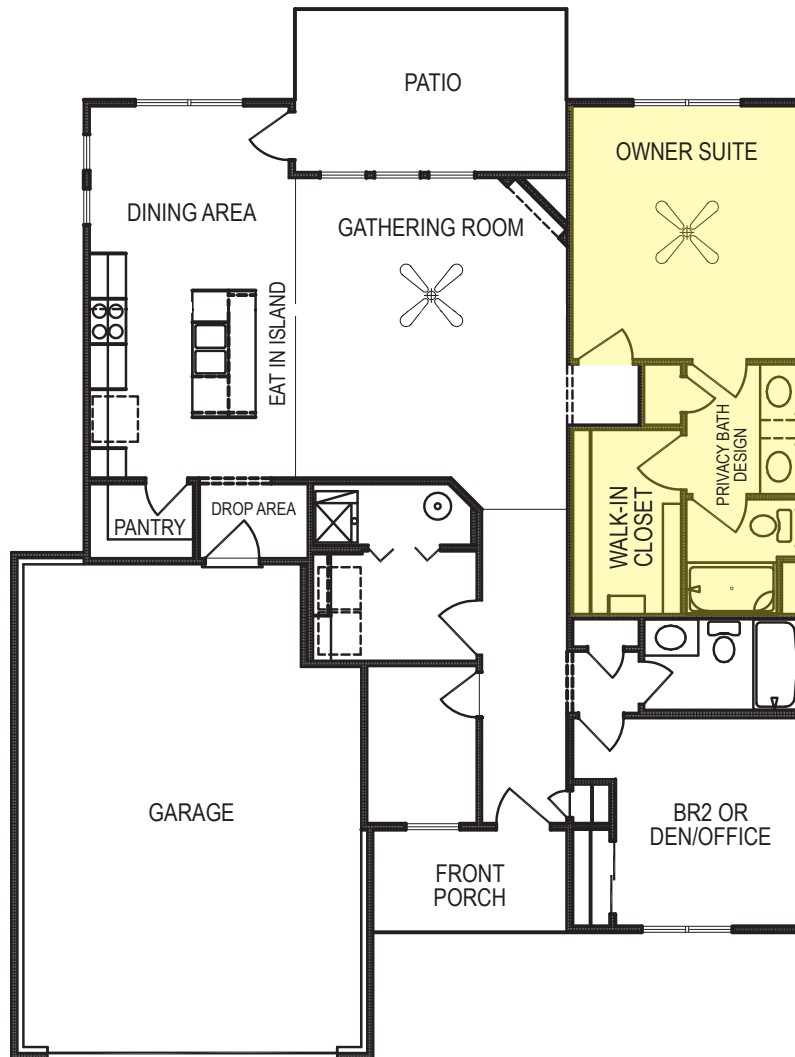

CelebrityHomesOmaha.com

CELEBRITY
HOMES
Homes • Villas

*Celebrity Homes Inc., 1997-present. Celebrity Homes reserves the right to make any changes to floor plan, price, specification or material changes for product improvement.