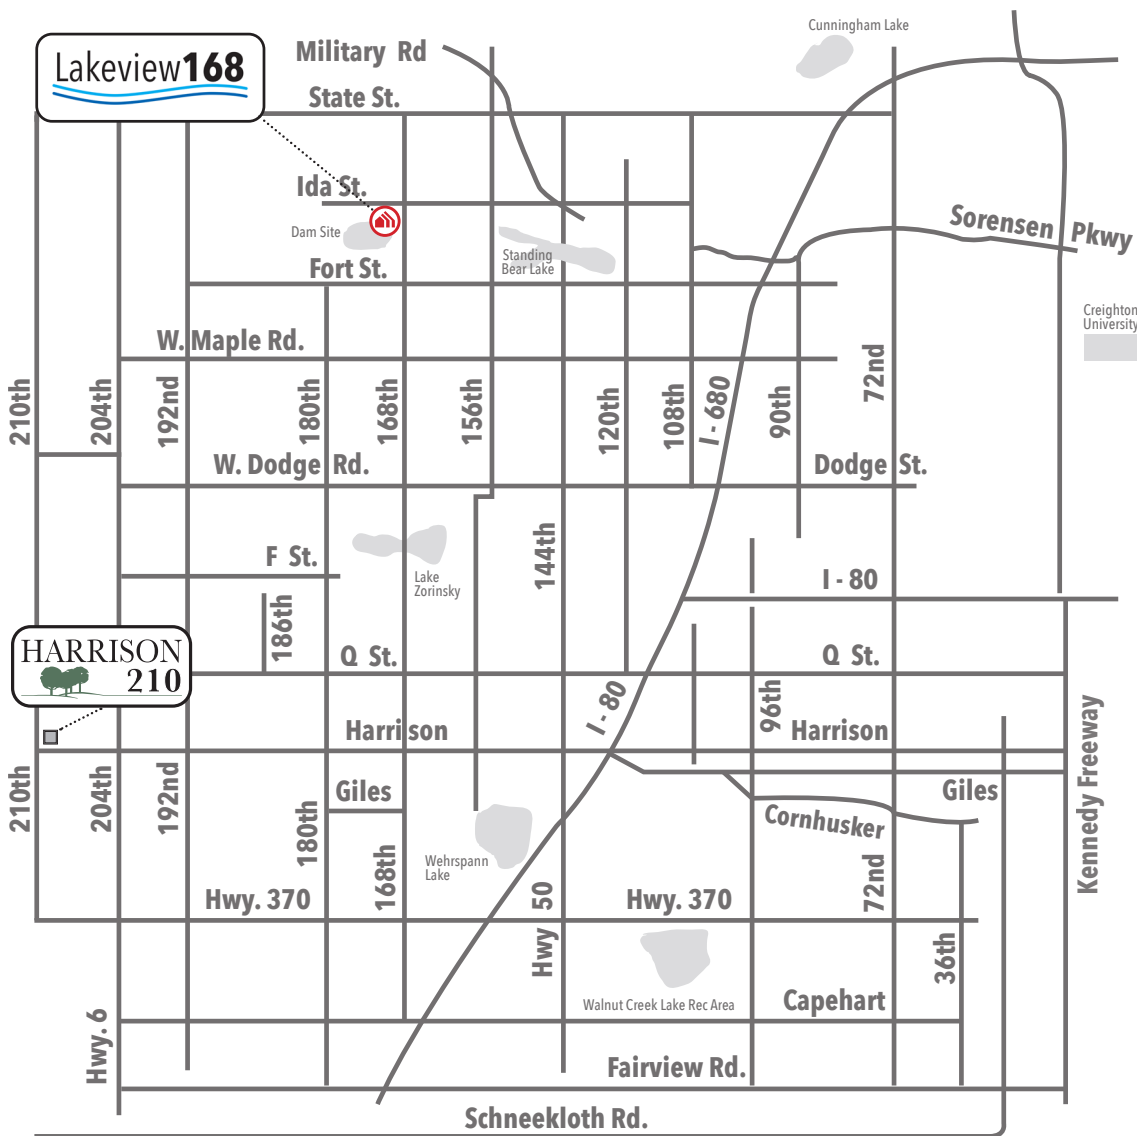

Available in these communities

Mirada Patio DLX

Villa • 1421 sq. ft.

lifestyle
VILLAS & TOWNHOMES

 Indicates Model Home Location

Sales Information: 402-505-9000

CelebrityHomesOmaha.com

CELEBRITY
HOMES
Homes • Villas • Townhomes