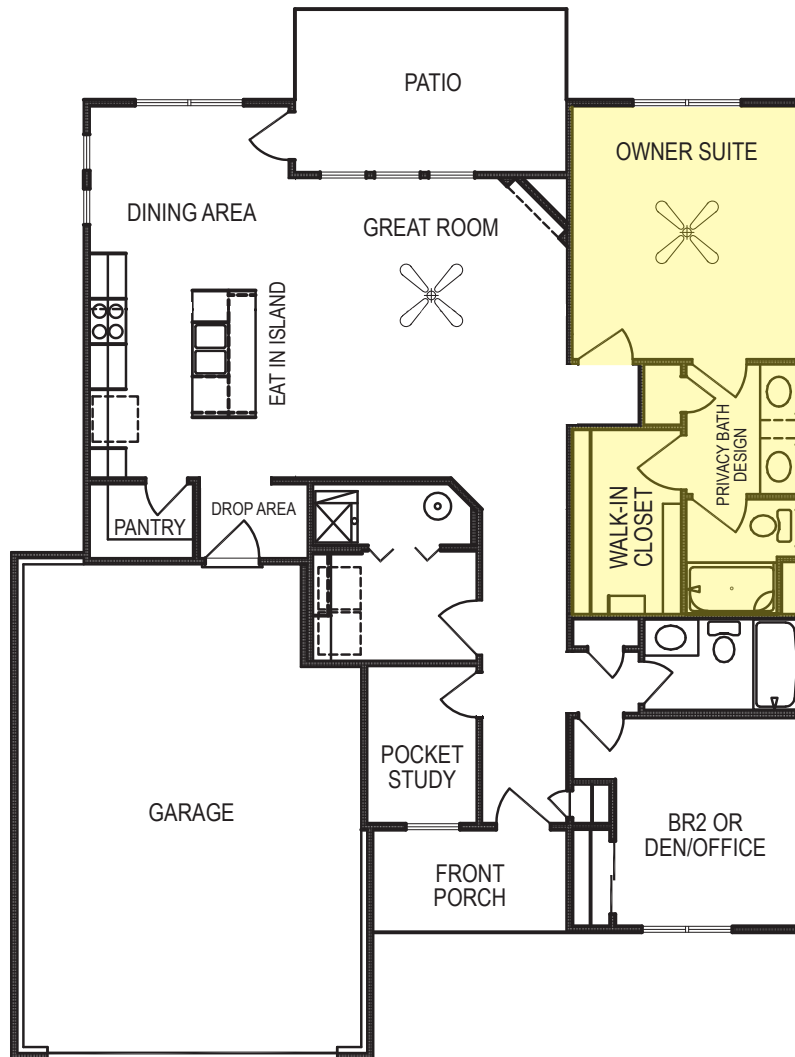

CelebrityHomesOmaha.com

CELEBRITY
HOMES
Homes • Villas

*Celebrity Homes Inc., 1997-present. Celebrity Homes reserves the right to make any changes to floor plan, price, specification or material changes for product improvement.