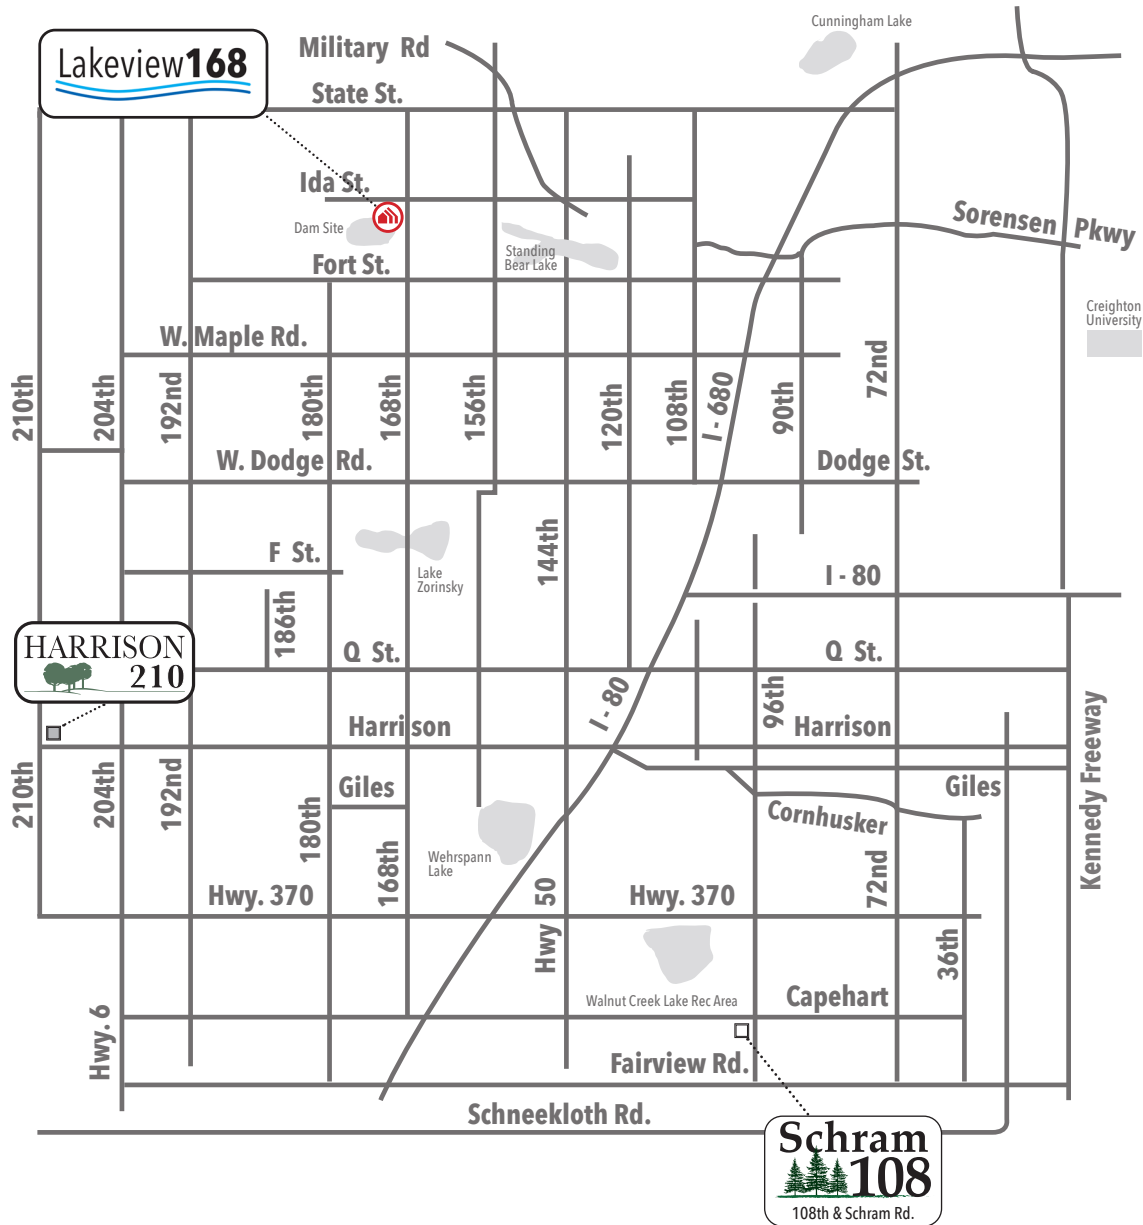

Available in these communities

Mirada Patio DLX

Villa • 1421 sq. ft.

lifestyle
VILLAS & TOWNHOMES

Indicates Model Home Location

Sales Information: 402-505-9000

CelebrityHomesOmaha.com

CELEBRITY
HOMES
Homes • Villas • Townhomes