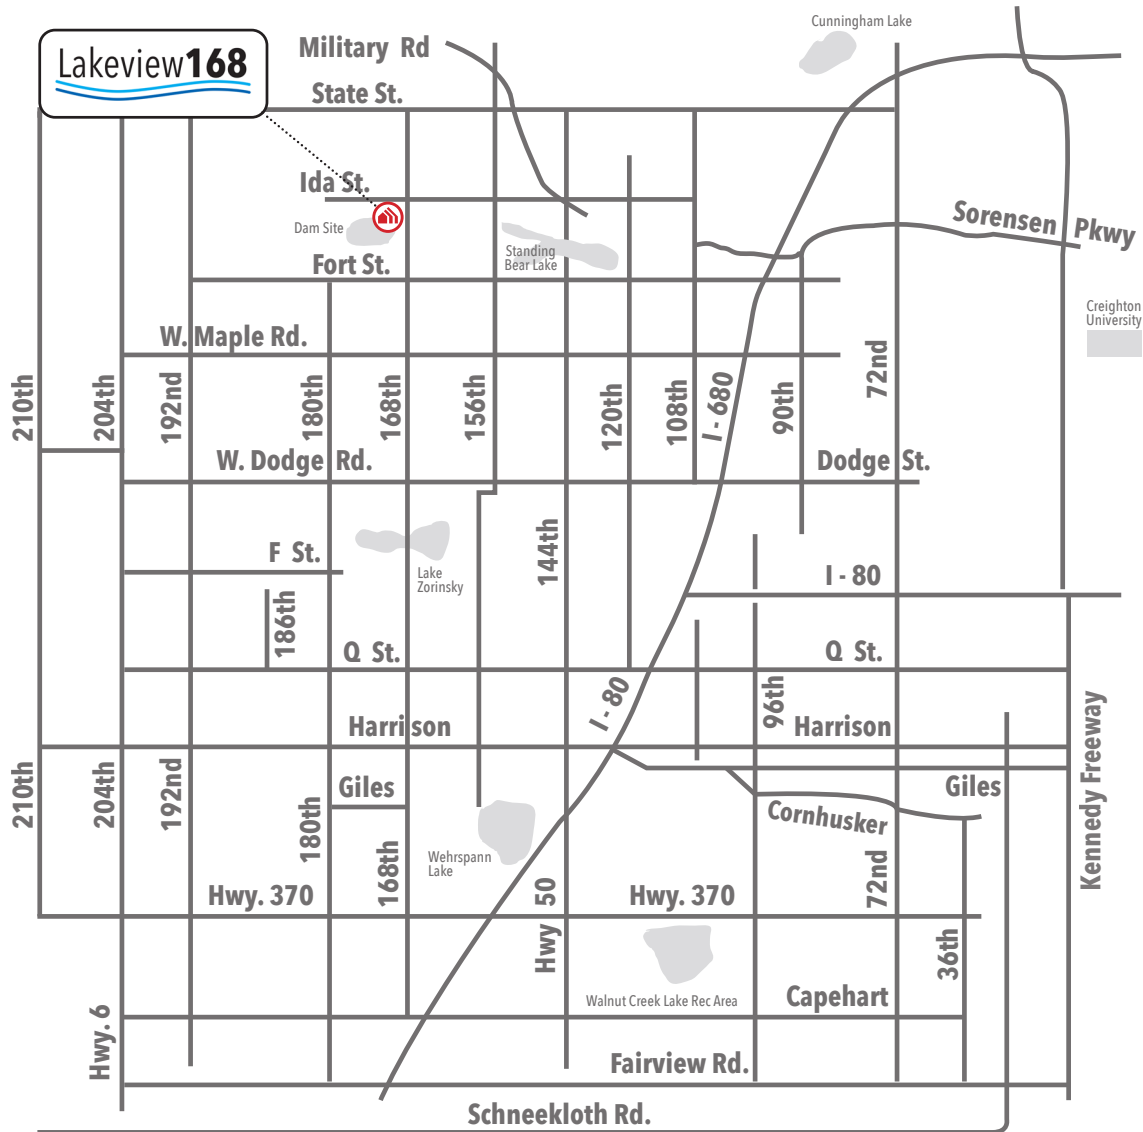

Available in these communities

Mirada Patio DLX

Villa • 1421 sq. ft.

lifestyle
VILLAS & TOWNHOMES

 Indicates Model Home Location

Sales Information: 402-505-9000

CelebrityHomesOmaha.com

**CELEBRITY
HOMES**
Homes • Villas • Townhomes