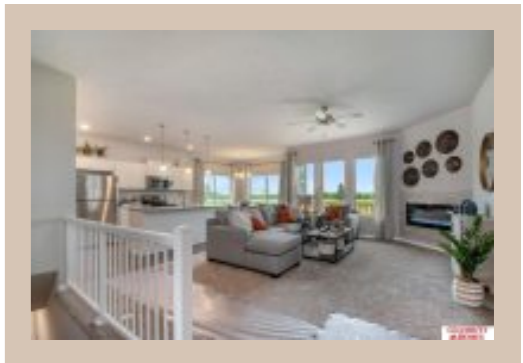

7705 N 108 Street, Omaha, Ne 68142

Scan the code above with your mobile device or click it to go directly to the Celebrity Homes & Townhomes website for 7705 N 108 Street, Omaha, Ne 68142

Details

Price : 342400

Style : 1.0 Story/Ranch

Floorplan : Sheridan

Communities : Deer Crest

Bedrooms : 3

Baths : 2

Sq Footage : 1507

Included : The "Sheridan" by Celebrity Homes. Open Design offers an Island Kitchen, Great Room, MBR Bath w/ Deluxe Shower & Dual Vanity, Large Deck, & that's just the start! Quality GE Appliances (even refrigerator, washer & dryer), Window Blinds, Designer Light Pkgs, Extended 2-10 Warranty Program, & GDO. Best New Home Value..Period (Pictures of Model Home) Price may reflect promotional discounts, if applicable