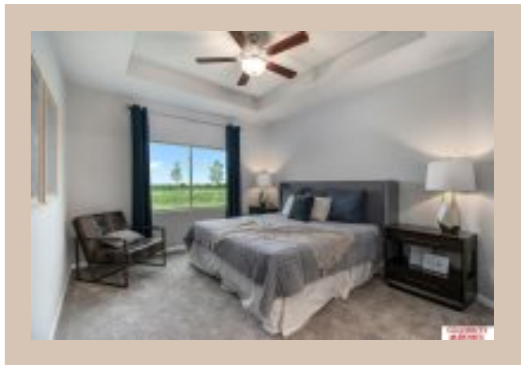

7705 N 108 Street, Omaha, Ne 68142

Scan the code above with your mobile device or click it to go directly to the Celebrity Homes & Townhomes website for 7705 N 108 Street, Omaha, Ne 68142

Details

Price : 342400

Style : 1.0 Story/Ranch

Floorplan : Sheridan

Communities : Deer Crest

Bedrooms : 3

Baths : 2

Sq Footage : 1507

Included : The "Sheridan" by Celebrity Homes. Open Design offers an Island Kitchen, Great Room, MBR Bath w/ Deluxe Shower & Dual Vanity, Large Deck, & that's just the start! Quality GE Appliances (even refrigerator, washer & dryer), Window Blinds, Designer Light Pkgs, Extended 2-10 Warranty Program, & GDO. Best New Home Value..Period (Pictures of Model Home) Price may reflect promotional discounts, if applicable