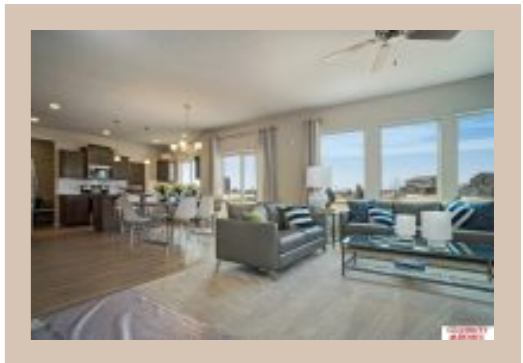

## Details

Price : 404400

Style : 2 Story

Floorplan : Seville

Communities : Lakeview 168

Bedrooms : 4

Baths : 3

Sq Footage : 2057

Included : The "Seville" by Celebrity Homes. Open Design offers an oversized Island Kitchen, Gathering Room, Owner's Suite includes spacious Bath w/ Deluxe Shower & Dual Vanity & that's just the start! Quality GE Appliances, Designer Light Pkgs & Extended 2-10 Warranty Program. And of course Celebrity Homes Exclusive "Welcome Home Package" (Refrigerator, Washer & Dryer, GDO, even blinds!) (Pictures of Model Home) Price may reflect promotional discounts, if applicable