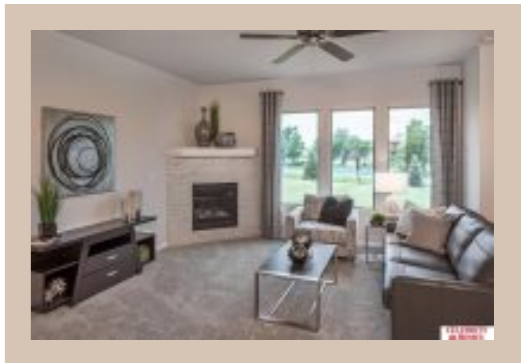

16920 Redick Avenue, Omaha, Ne 68116

Details

Price : 394400

Style : 1.0 Story/Ranch

Floorplan : Concord

Communities : Lakeview 168

Bedrooms : 3

Baths : 2

Sq Footage : 1533

Included : The "Concord" by Celebrity Homes. Open Design offers a Large Kitchen, Great Room, MBR Bath w/ Deluxe Shower & Dual Vanity, Large Deck, & that's just the start! Quality GE Appliances (even refrigerator, washer & dryer), Window Blinds, Designer Light Pkgs, Extended 2-10 Warranty Program, & GDO. Best New Home Value..Period (Pictures of Model Home) Price may reflect promotional discounts, if applicable