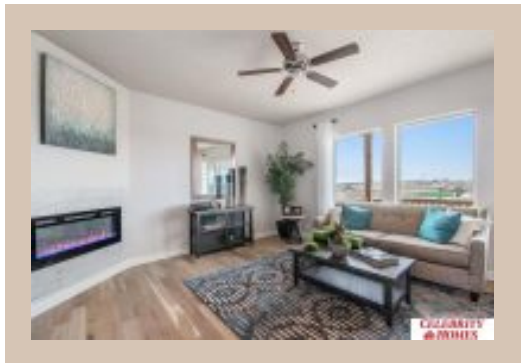

16316 Whitmore Street, Bennington, Ne 68007

Details

Price : 435400

Style : 2 Story

Floorplan : Danbury

Communities : Highland Hills

Bedrooms : 4

Baths : 3

Sq Footage : 2459

Included : The "Danbury" by Celebrity Homes is an Open Design that offers an Island Kitchen, Great Room, MBR Bath w/ Deluxe Shower & Dual Vanity, 3 Car Garage & that's just the start! Quality GE Appliances (even refrigerator, washer & dryer), Window Blinds, Designer Light Pkgs, Extended 2-10 Warranty Program, & GDO. Best New Home Value..Period (Pictures of Model Home) Price may reflect promotional discounts, if applicable

School District : Bennington

Directions : From Ida & 156th, head West to 166th Street. Turn right into community. Visit Model Homes for Community Map and Access to Homes

Scan the code above with your mobile device or click it to go directly to the Celebrity Homes & Townhomes website for 16316 Whitmore Street, Bennington, Ne 68007