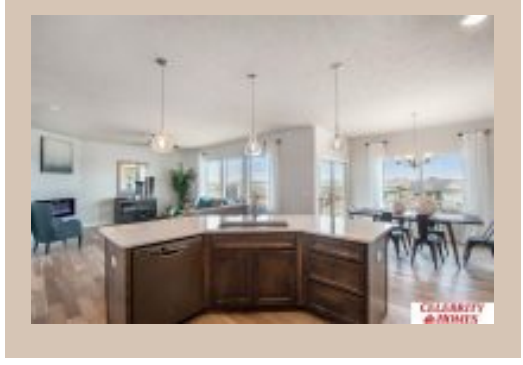

16316 Whitmore Street, Bennington, Ne 68007

Details

Price : 435400

Style : 2 Story

Floorplan : Danbury

Communities : Highland Hills

Bedrooms : 4

Baths : 3

Sq Footage : 2459

Included : The "Danbury" by Celebrity Homes is an Open Design that offers an Island Kitchen, Great Room, MBR Bath w/ Deluxe Shower & Dual Vanity, 3 Car Garage & that's just the start! Quality GE Appliances (even refrigerator, washer & dryer), Window Blinds, Designer Light Pkgs, Extended 2-10 Warranty Program, & GDO. Best New Home Value..Period (Pictures of Model Home) Price may reflect promotional discounts, if applicable