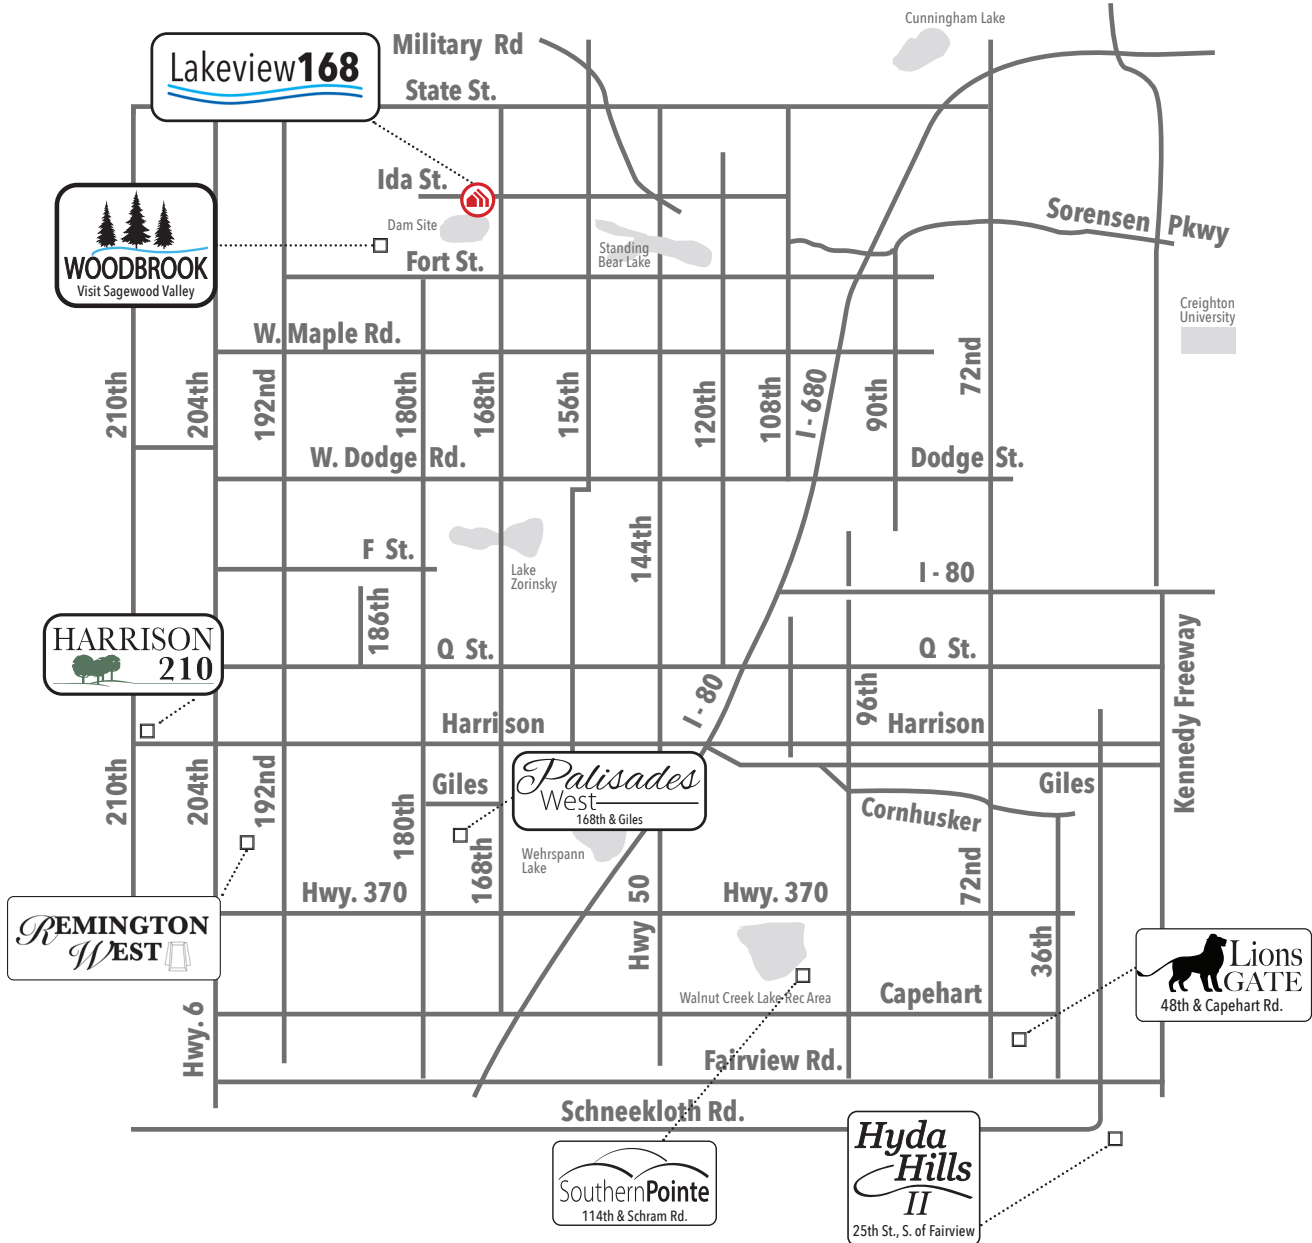

Available in these communities

Cameron

Two Story • 2177 sq. ft.

designerTM
INSPIRED LIVING

Indicates Model Home Location

Sales Information: 402-505-9000

CelebrityHomesOmaha.com

CELEBRITY HOMES
Homes • Villas • Townhomes