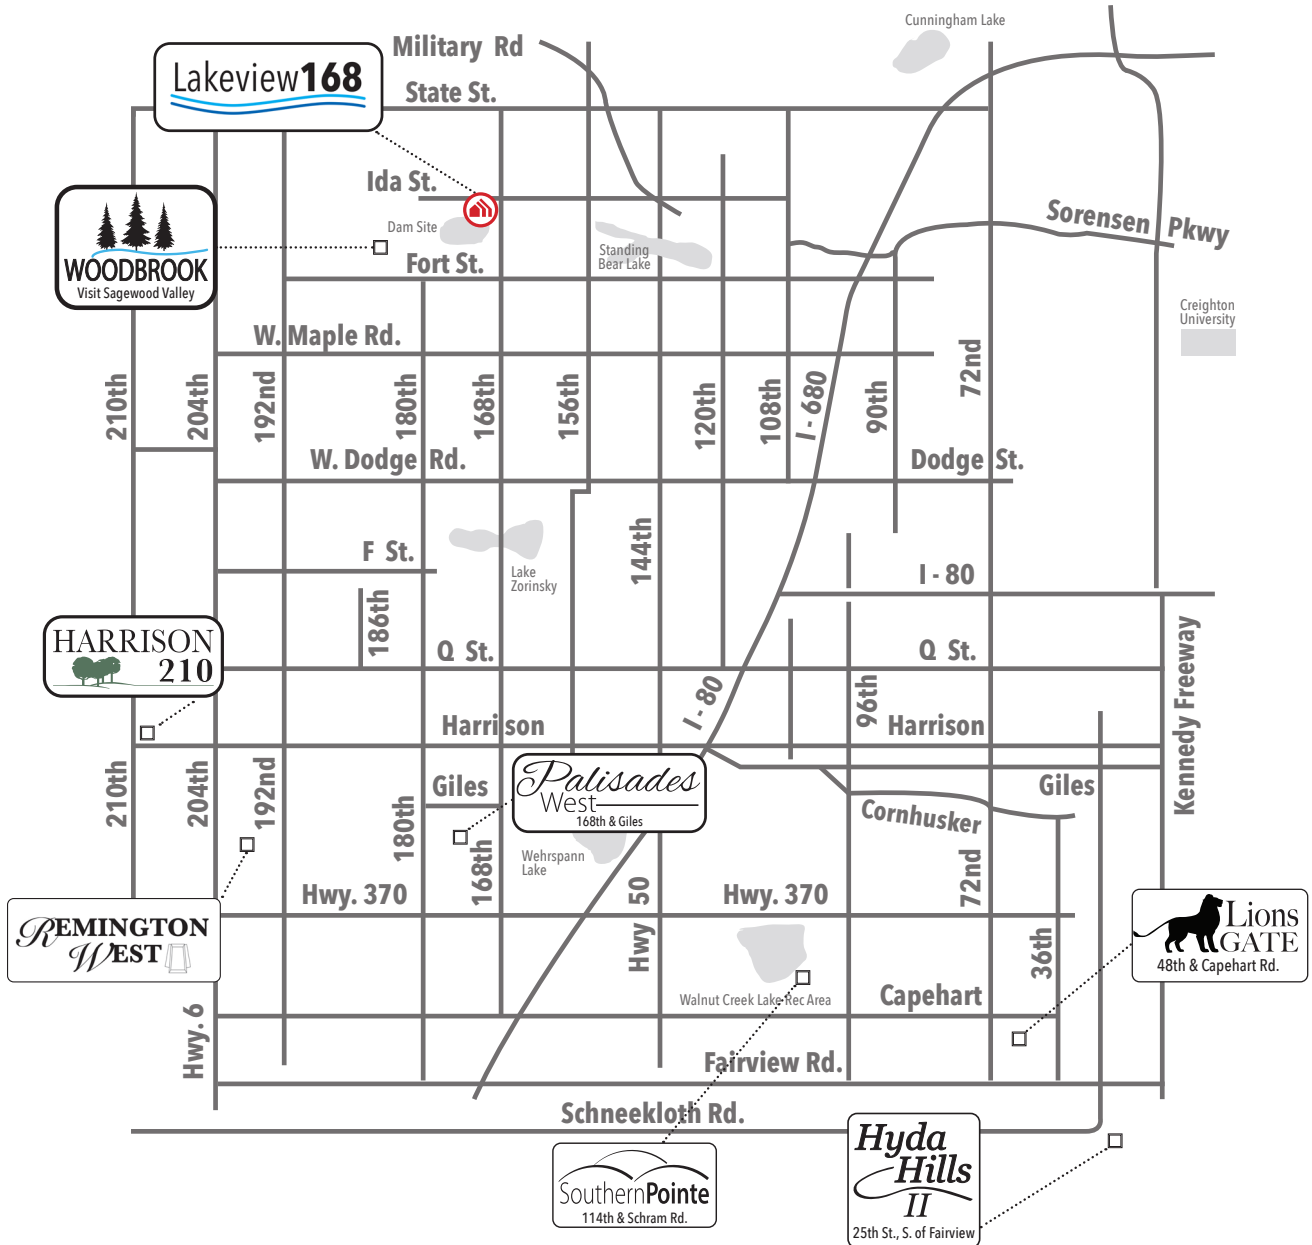

Available in these communities

# Brooklyn

Two Story • 2233 sq. ft.

designer<sup>TM</sup>  
INSPIRED LIVING

Indicates Model Home Location

Sales Information: 402-505-9000

CelebrityHomesOmaha.com

**CELEBRITY HOMES**  
Homes • Villas • Townhomes