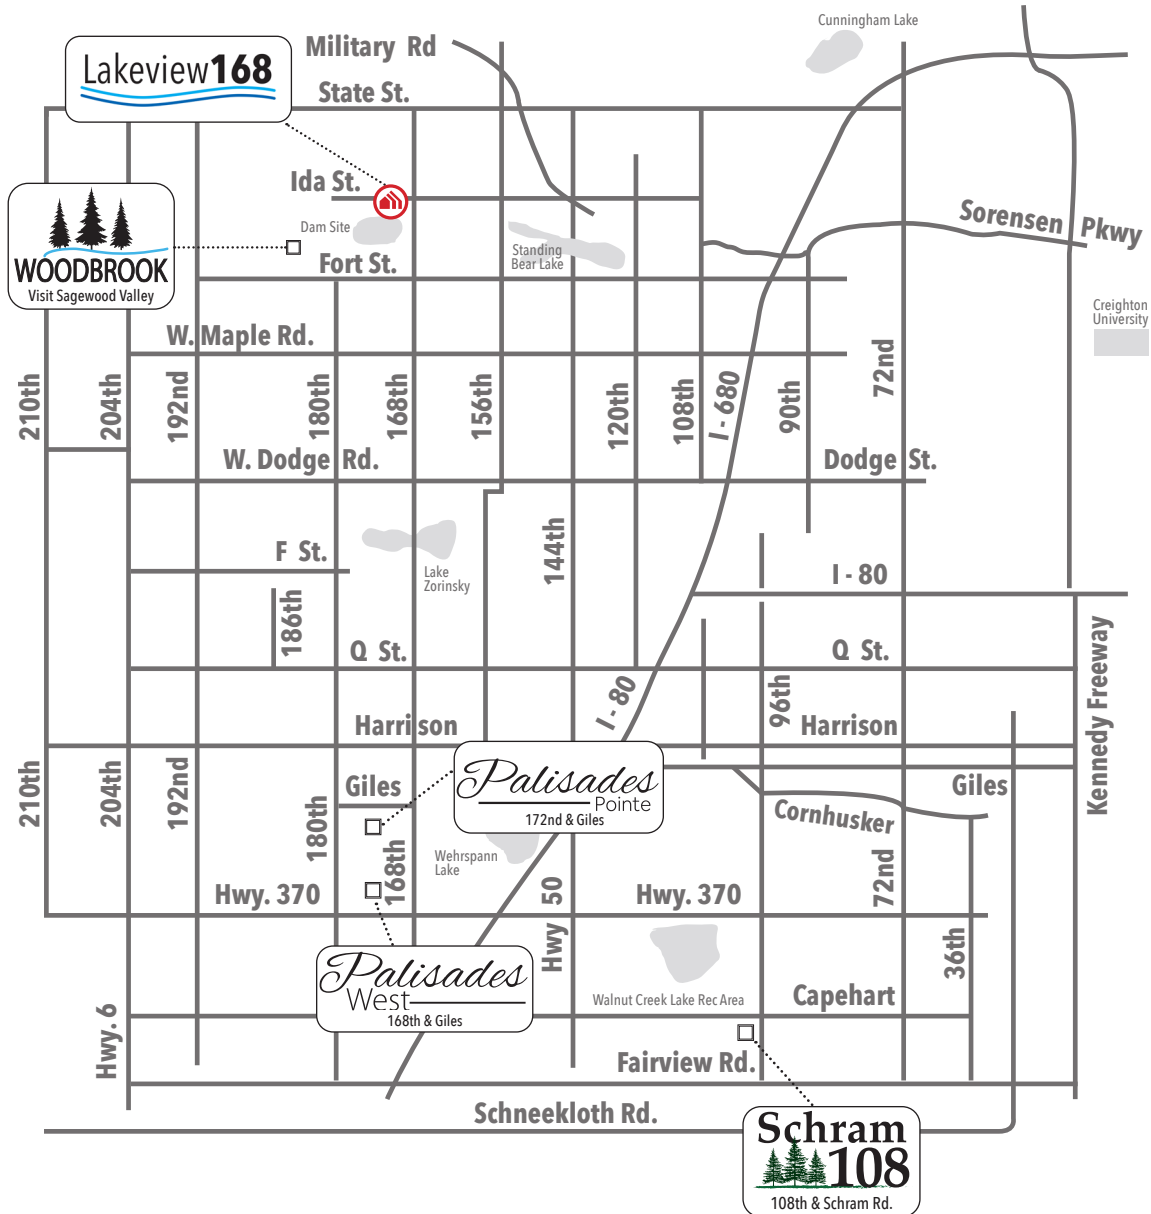

Available in these communities

Cameron

Two Story • 2177 sq. ft.

designerTM
INSPIRED LIVING

 Indicates Model Home Location

Sales Information: 402-505-9000

CelebrityHomesOmaha.com

CELEBRITY
HOMES
Homes • Villas • Townhomes