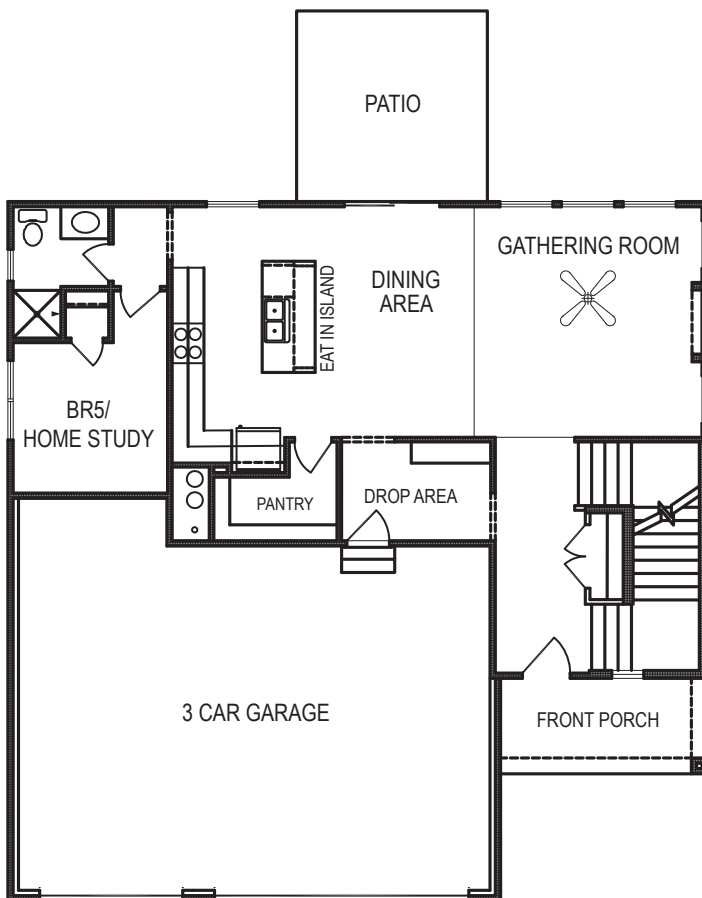

Brooklyn

2 Story • 2233 sf

designer[™]
INSPIRED LIVING

Yes! It's All Included!

- Homesite
- Linear Fireplace
- Open Kitchen with Eat In Island
- Front Porch
- Designer Lighting Package
- 3-Car Garage
- Multi-Generational Design

Additional Features:

- 🔥 Walk Out Basement Package
- 🔥 Finished Basement:
 - Rec Room
 - BR 6 or Office
 - Finished Bathroom

CelebrityHomesOmaha.com

CELEBRITY
HOMES
Homes • Villas

*Celebrity Homes Inc., 1997-present. Celebrity Homes reserves the right to make any changes to floor plan, price, specification or material changes for product improvement.