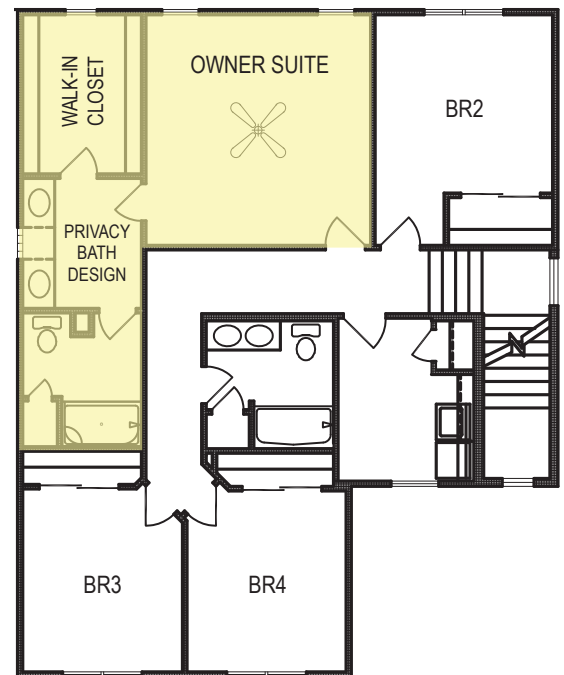

Brooklyn

2 Story • 2233 sf

designer[™]
INSPIRED LIVING

Yes! It's All Included!

- Homesite
- Linear Fireplace
- Open Kitchen with Eat In Island
- Front Porch
- Designer Lighting Package
- 3-Car Garage
- Multi-Generational Design

Additional Features:

- 🔥 Walk Out Basement Package
- 🔥 Finished Basement:
 - Rec Room
 - BR 6 or Office
 - Finished Bathroom

CelebrityHomesOmaha.com

CELEBRITY
HOMES
Homes • Villas

*Celebrity Homes Inc., 1997-present. Celebrity Homes reserves the right to make any changes to floor plan, price, specification or material changes for product improvement.