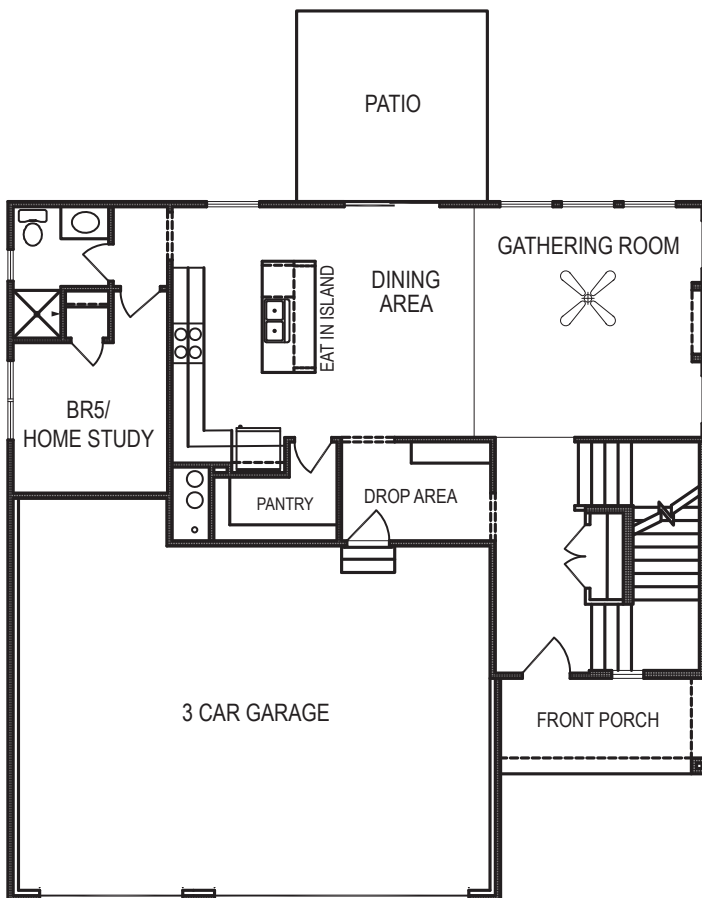

CelebrityHomesOmaha.com

CELEBRITY
HOMES
Homes • Villas

*Celebrity Homes Inc., 1997-present. Celebrity Homes reserves the right to make any changes to floor plan, price, specification or material changes for product improvement.