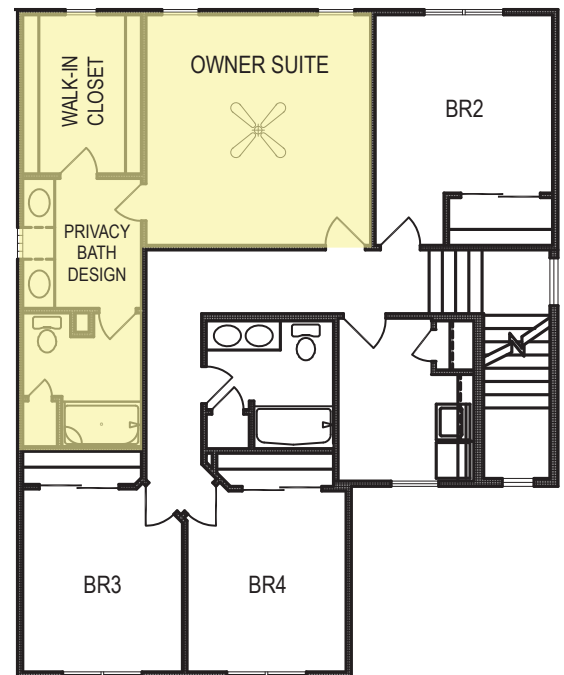

CelebrityHomesOmaha.com

CELEBRITY
HOMES
Homes • Villas

*Celebrity Homes Inc., 1997-present. Celebrity Homes reserves the right to make any changes to floor plan, price, specification or material changes for product improvement.