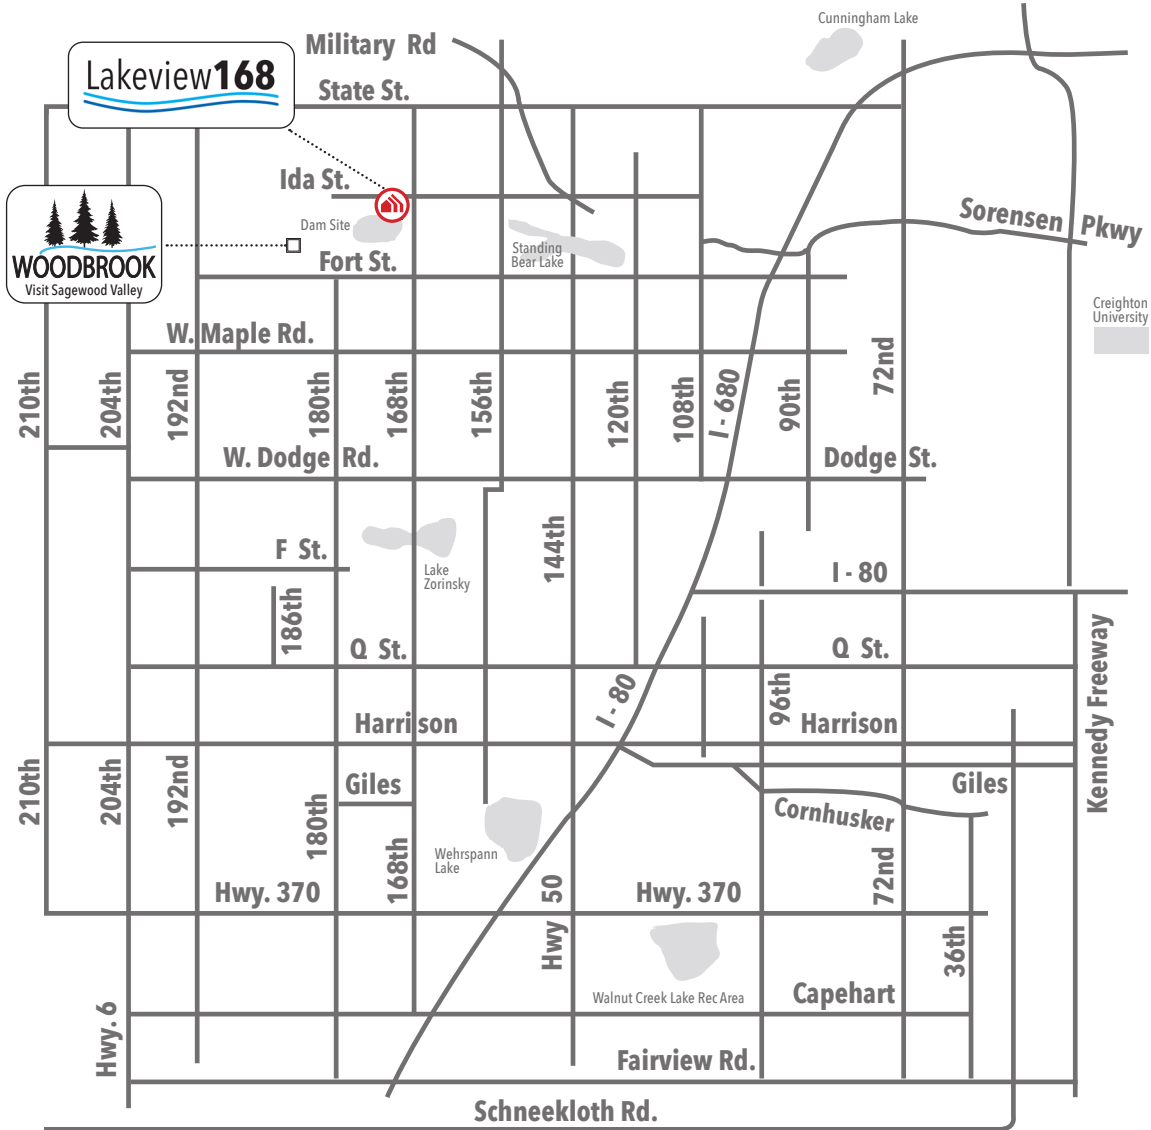

Available in these communities

Brooklyn

Two Story • 2233 sq. ft.

designerTM
INSPIRED LIVING

Indicates Model Home Location

Sales Information: 402-505-9000

CelebrityHomesOmaha.com

CELEBRITY HOMES
Homes • Villas • Townhomes