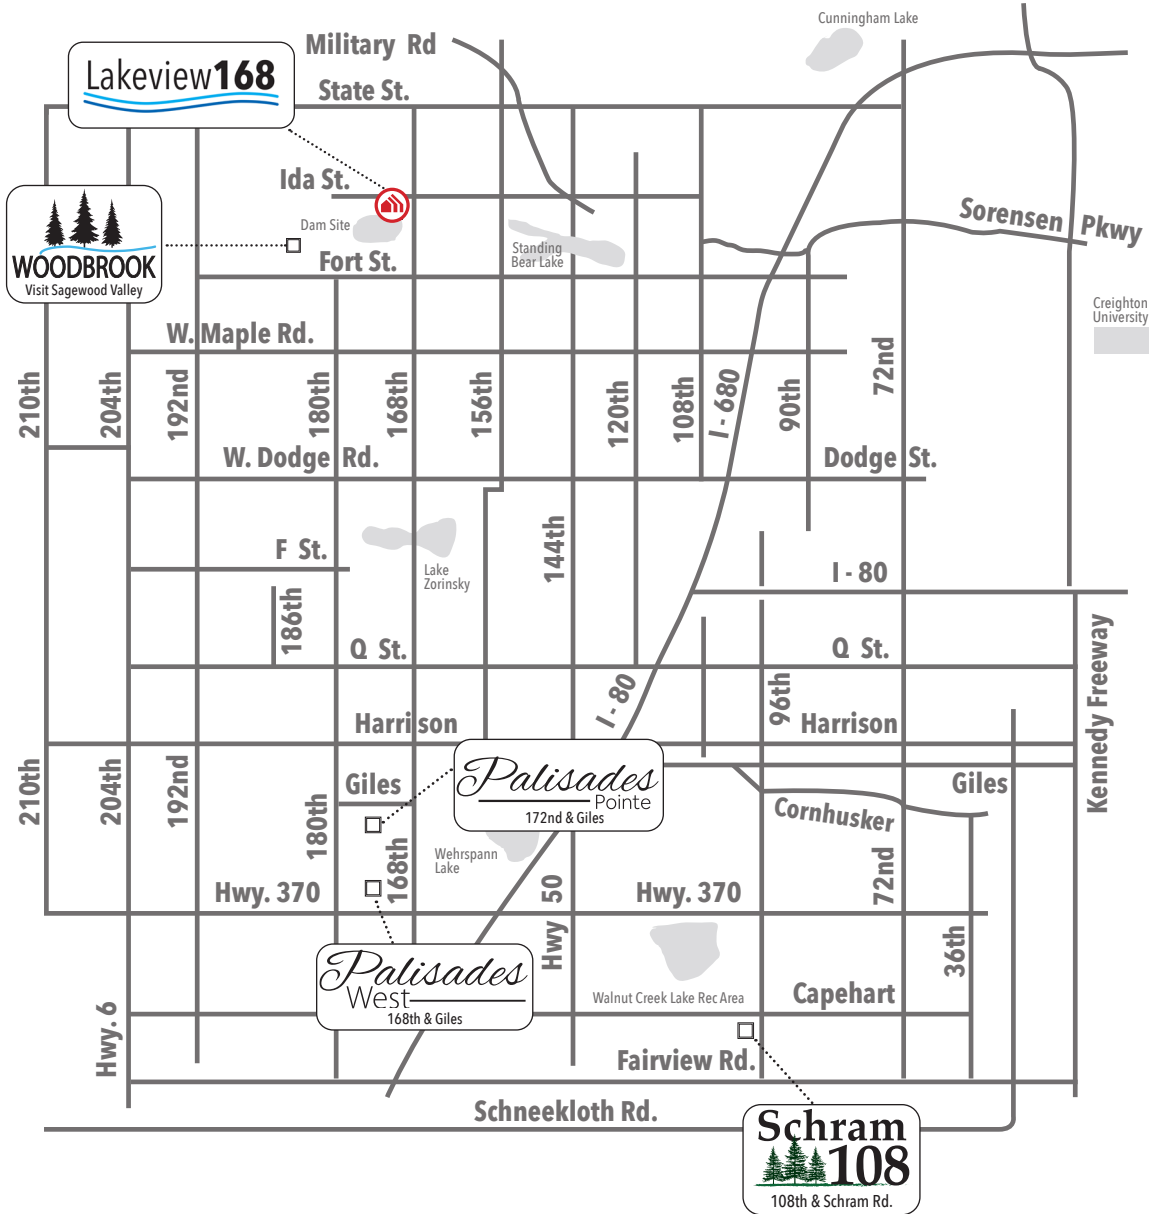

Available in these communities

Brooklyn

Two Story • 2233 sq. ft.

designerTM
INSPIRED LIVING

 Indicates Model Home Location

Sales Information: 402-505-9000

CelebrityHomesOmaha.com

CELEBRITY HOMES
Homes • Villas • Townhomes