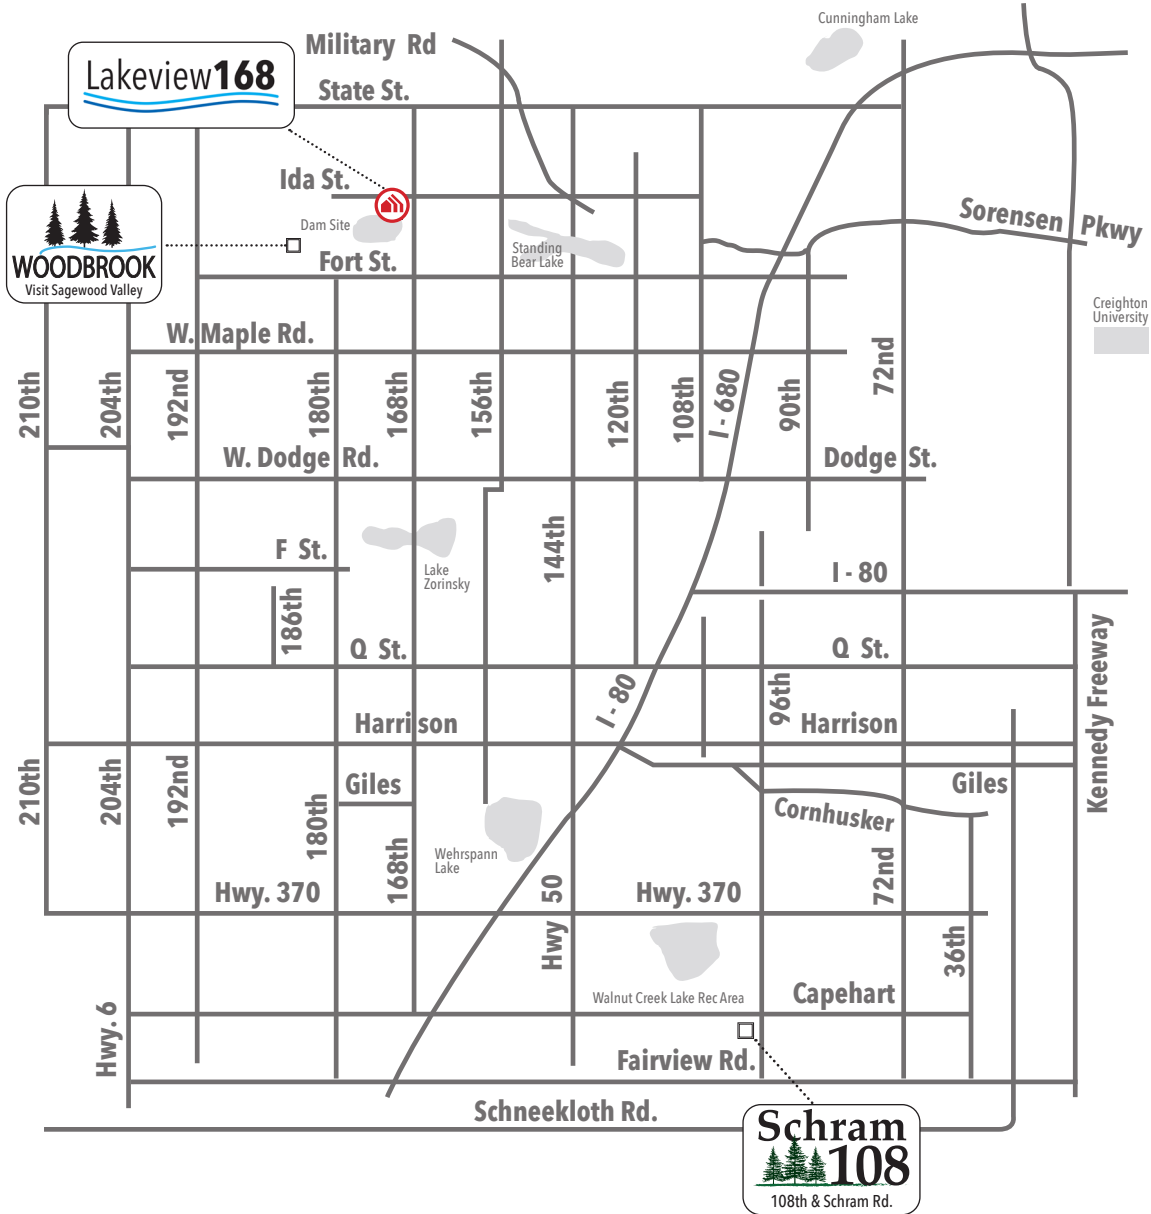

Available in these communities

Brooklyn

Two Story • 2233 sq. ft.

designerTM
INSPIRED LIVING

Indicates Model Home Location

Sales Information: 402-505-9000

CelebrityHomesOmaha.com

CELEBRITY
HOMES
Homes • Villas • Townhomes